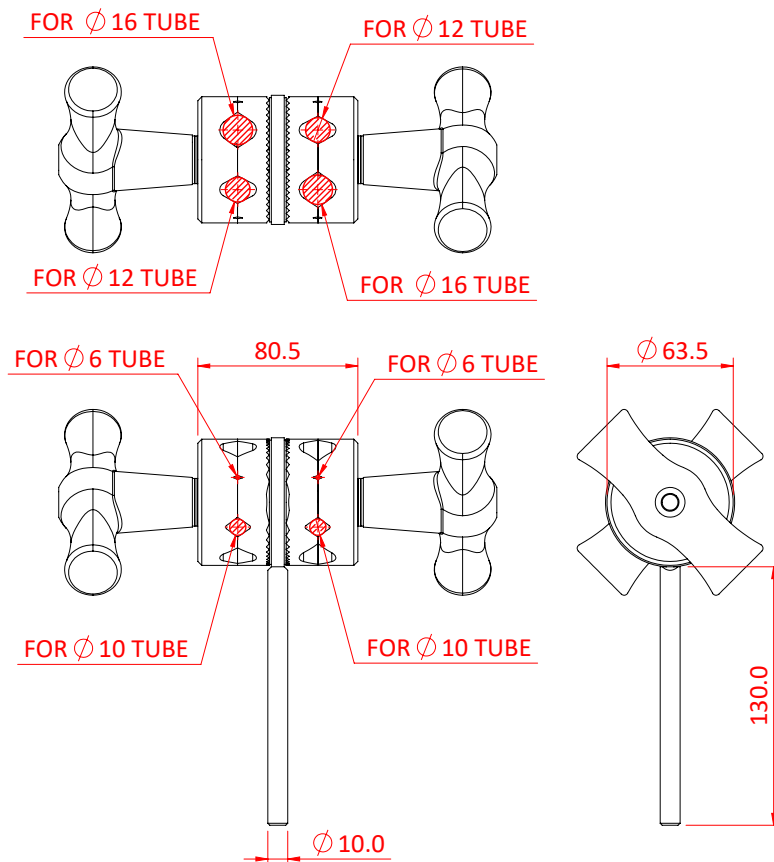

# Double Griphead 65mm

Product Data Sheet

|                                       |                                   |
|---------------------------------------|-----------------------------------|
| Two gripheads mounted on a 10mm spike |                                   |
| Part Nos                              | G1220                             |
| Spike                                 | Ø10mm x 170mm                     |
| Materials                             | Stainless Steel<br>Cast Aluminium |
| WLL                                   | Not Rated                         |
| Weight                                | 1.30Kg                            |

Dimensions in mm

DIMENSIONS ARE A GUIDE ONLY AND MAY VARY