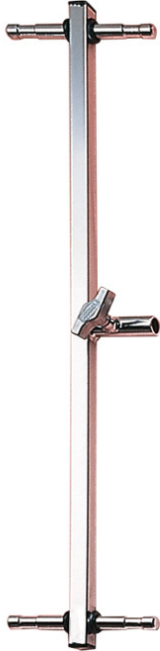

# Baby Double Header

## Product Data Sheet

A Baby Double Header with four 16mm spigots	
Part Nos	G1335
Length	700mm
Materials	Mild Steel Grade 8.8 Fasteners
WLL	Not Rated
Receivers	1 x 17mm
Weight	1.29Kg