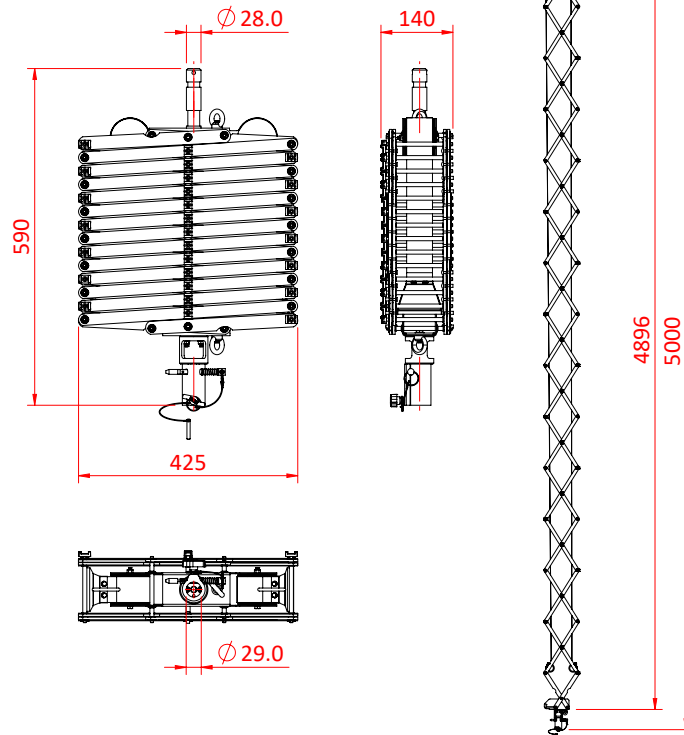

# Pantograph 5.0m Drop

## Product Data Sheet

A 5.0m Doughty Sprung Pantograph	
<b>Part Nos</b>	G1666 - 2 Springs - 13.1Kg G1676 - 3 Springs - 16.4Kg G1686 - 4 Springs - 18.0Kg G1696 - 5 Springs - 19.3Kg
<b>Top Mounting</b>	Ø28mm spigot
<b>Bottom Fixing</b>	Ø29mm receiver
<b>WLL</b>	G1666 - 12Kg G1676 - 20Kg G1686 - 27Kg G1696 - 36Kg

G1666

Dimensions in mm

**G1676**

**G1686**

G1696