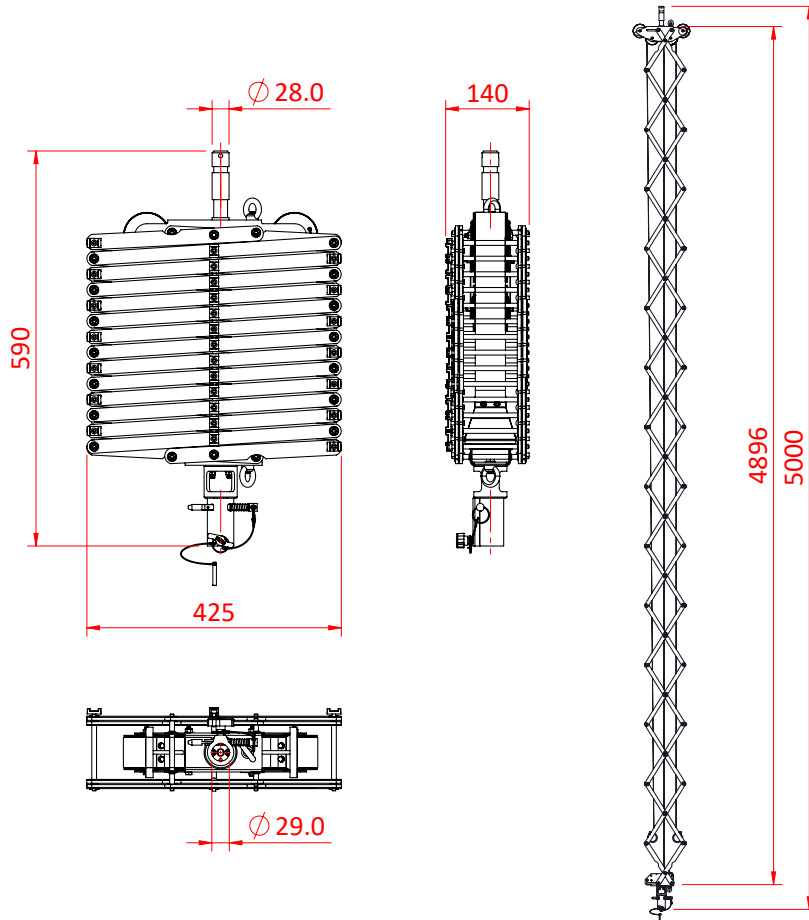

# Pantograph 5.0m Drop

## Product Data Sheet

A 5.0m Doughty Sprung Pantograph	
<b>Part Nos</b>	G1666 - 2 Springs - 13.1Kg G1676 - 3 Springs - 16.4Kg G1686 - 4 Springs - 18.0Kg G1696 - 5 Springs - 19.3Kg
<b>Top Mounting</b>	Ø28mm spigot
<b>Bottom Fixing</b>	Ø29mm receiver
<b>WLL</b>	G1666 - 12Kg G1676 - 20Kg G1686 - 27Kg G1696 - 36Kg

G1666

Dimensions in mm

**G1676**

**G1686**

G1696