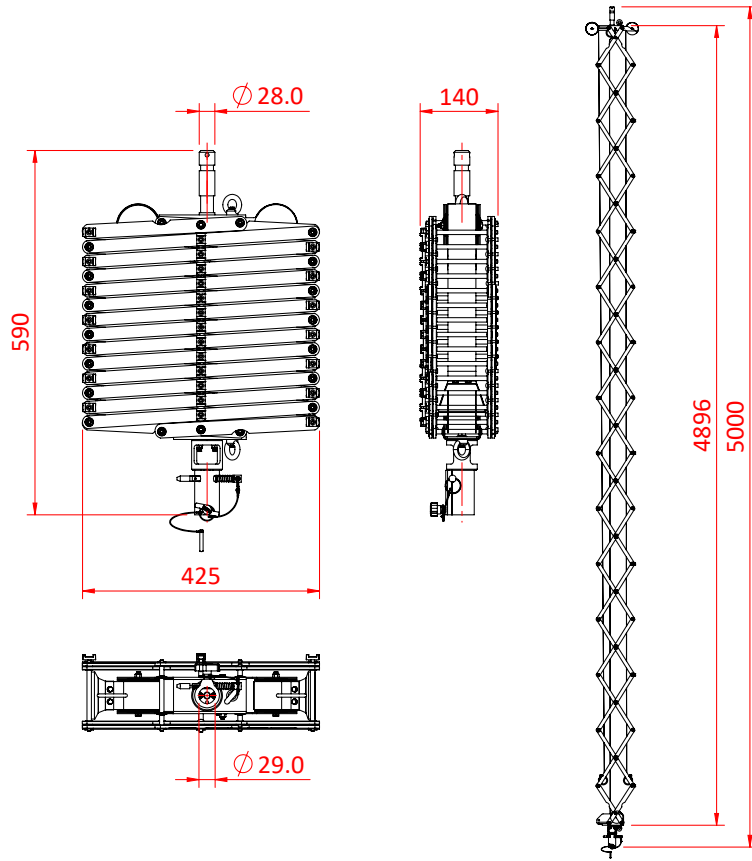

# Pantograph 5.0m Drop

## Product Data Sheet

A 5.0m Doughty Sprung Pantograph	
<b>Part Nos</b>	G1666 - 2 Springs - 13.1Kg G1676 - 3 Springs - 16.4Kg G1686 - 4 Springs - 18.0Kg G1696 - 5 Springs - 19.3Kg
<b>Top Mounting</b>	Ø28mm spigot
<b>Bottom Fixing</b>	Ø29mm receiver
<b>WLL</b>	G1666 - 12Kg G1676 - 20Kg G1686 - 27Kg G1696 - 36Kg

G1666

Dimensions in mm

**G1676**

**G1686**

G1696