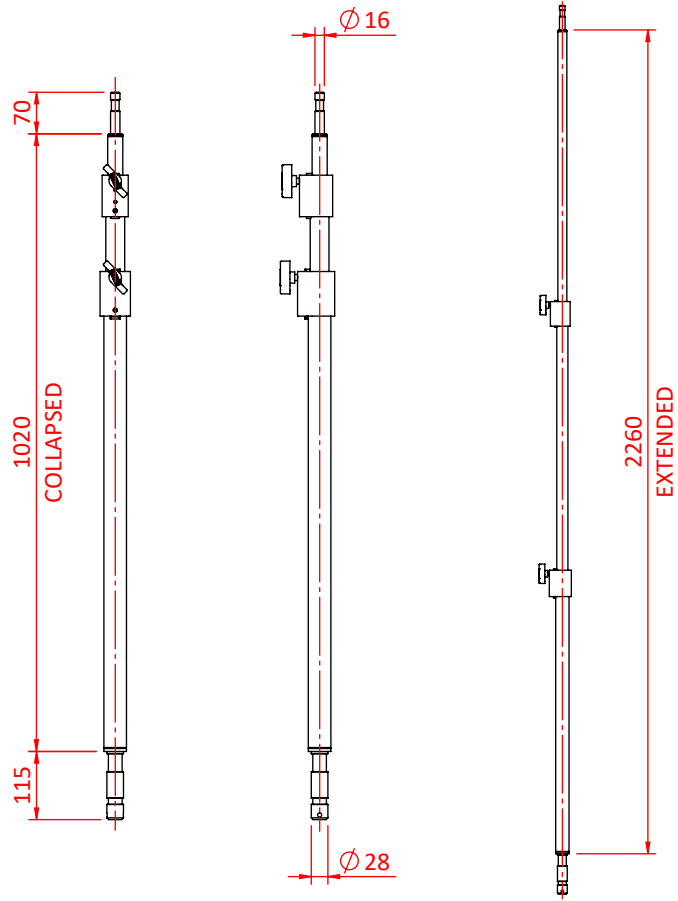

Double Risers

Product Data Sheet

A range of telescopic double risers available in four sizes	
Part Nos	G202001 - 770-1500mm - 3.37Kg G202101 - 1020-2260mm - 4.50Kg G202201 - 1270-3000mm - 5.40Kg G202301 - 1780-4520mm - 6.20Kg
Materials	Mild Steel AW6082 T6 Aluminium
Spigot diameters	Ø16mm & Ø28mm
Finish	Powder coated black
WLL	Not rated

G202001

Dimensions in mm

G202101

G202201

G202301