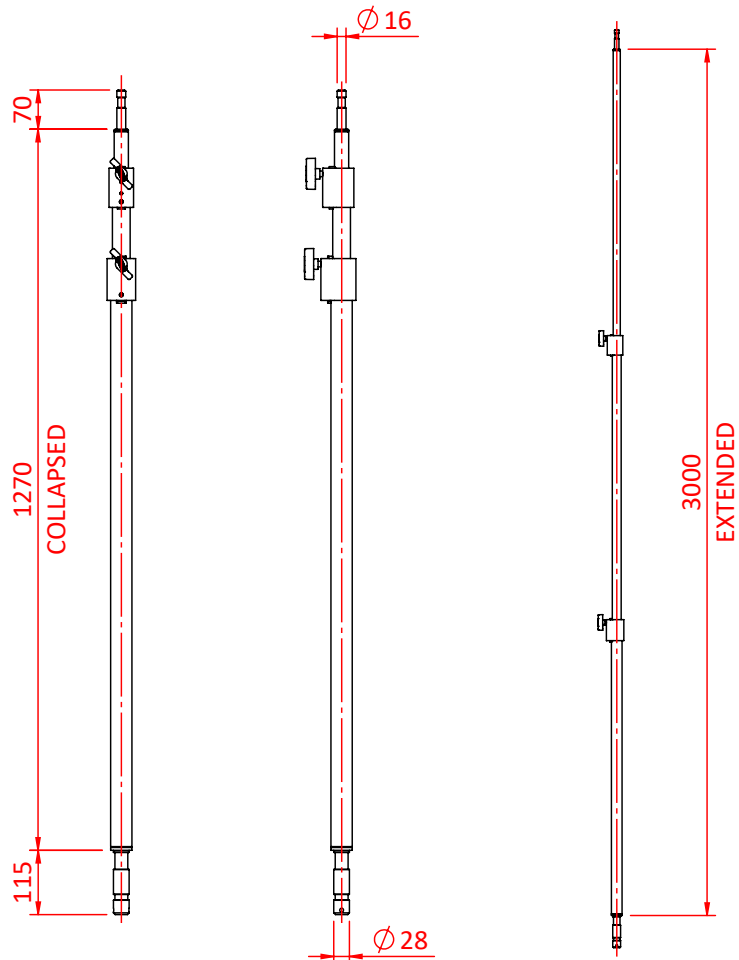

Double Risers

Product Data Sheet

A range of telescopic double risers available in four sizes	
Part Nos	G202001 - 770-1500mm - 3.37Kg G202101 - 1020-2260mm - 4.50Kg G202201 - 1270-3000mm - 5.40Kg G202301 - 1780-4520mm - 6.20Kg
Materials	Mild Steel AW6082 T6 Aluminium
Spigot diameters	Ø16mm & Ø28mm
Finish	Powder coated black
WLL	Not rated

G202001

Dimensions in mm

G202101

G202201

G202301