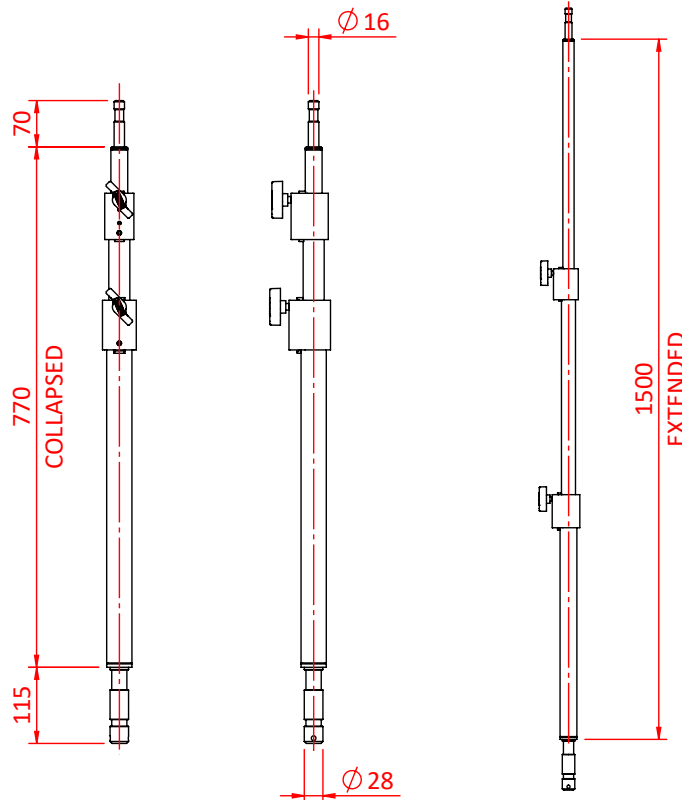

Double Risers

Product Data Sheet

A range of telescopic double risers available in four sizes	
Part Nos	G202001 - 770-1500mm - 3.37Kg G202101 - 1020-2260mm - 4.50Kg G202201 - 1270-3000mm - 5.40Kg G202301 - 1780-4520mm - 6.20Kg
Materials	Mild Steel AW6082 T6 Aluminium
Spigot diameters	Ø16mm & Ø28mm
Finish	Powder coated black
WLL	Not rated

G202001

Dimensions in mm

G202101

G202201

G202301