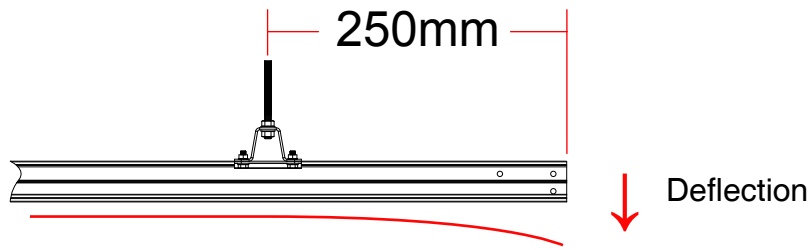

Studio Rail 60 - Deflection Chart - 250mm Cantilever

Studio Rail 60 - Deflection Chart - 500mm Cantilever