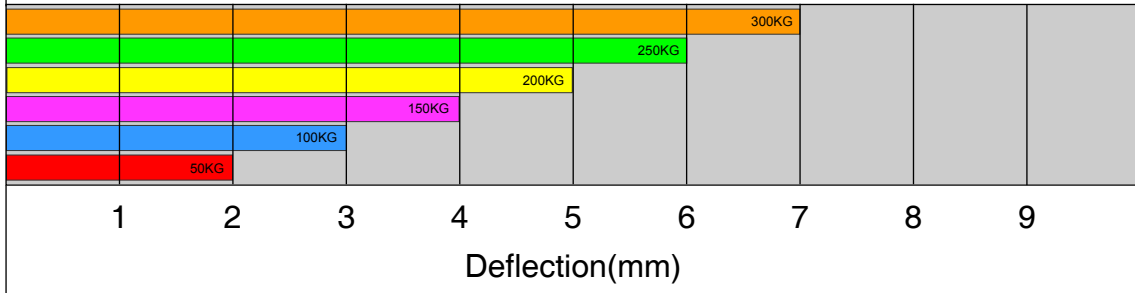

Studio Rail 60 - Deflection Chart - 250mm Cantilever

Studio Rail 60 - Deflection Chart - 500mm Cantilever