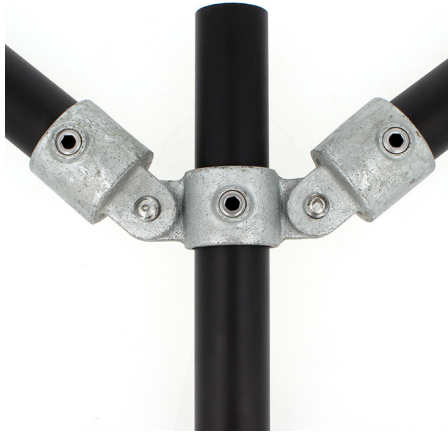

Product Data Sheet

Pipe Clamp Double Swivel Combo

| | |
|--|---|
| A galvanised steel Pipe Clamp fitting. | |
| Part Nos | T16700 - Galvanised |
| Tube Diameter | Ø48.3mm |
| Materials | Malleable Iron Fixings - Grade 8.8 BZP |
| Max Tightening Torque | 40Nm |
| WLL | N/A |
| Weight | 1.52Kg |

Dimensions in mm

DIMENSIONS ARE A GUIDE ONLY AND MAY VARY