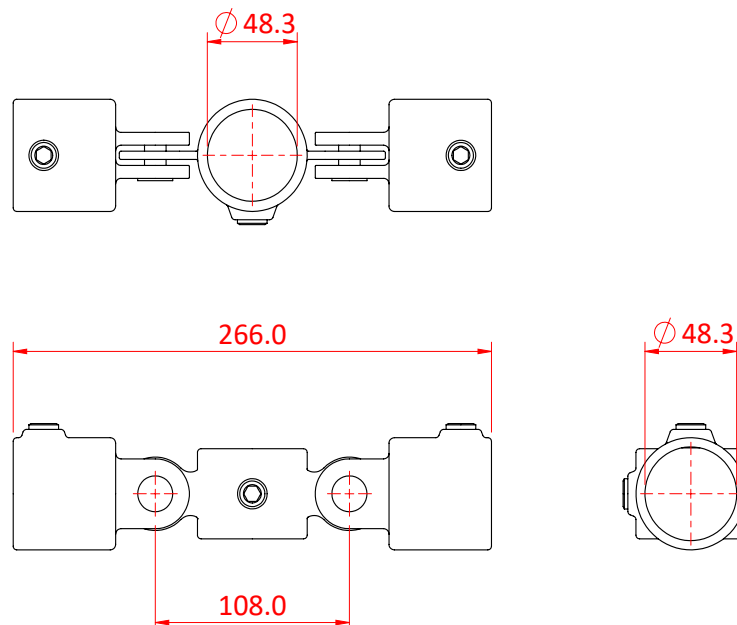

Product Data Sheet

Pipe Clamp Double Swivel Combo

| | |
|--|---|
| A galvanised steel Pipe Clamp fitting. | |
| Part Nos | T16700 - Galvanised |
| Tube Diameter | Ø48.3mm |
| Materials | Malleable Iron Fixings - Grade 8.8 BZP |
| Max Tightening Torque | 40Nm |
| WLL | N/A |
| Weight | 1.52Kg |

Dimensions in mm

DIMENSIONS ARE A GUIDE ONLY AND MAY VARY