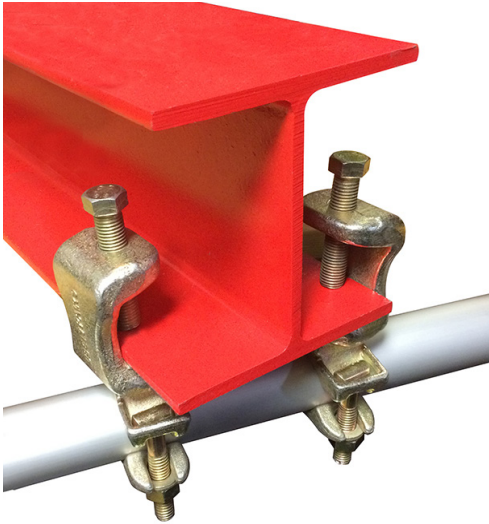

Product Data Sheet

Gravlock Swivel Couplers

A pair of steel gravlock swivel couplers	
Part Nos	T29498
Fits Flanges	up to 45mm
Material	S275 Mild Steel
Finish	Zinc Plated
Weight	3.00Kg
WLL	600Kg
MUST BE USED IN PAIRS	

Dimensions in mm

NOTE: MUST BE USED IN PAIRS

DIMENSIONS ARE A GUIDE ONLY AND MAY VARY

Doughty Engineering Ltd - Crow Arch Lane, Ringwood, Hampshire, BH24 1NZ, UK
+44 (0) 1425 478961, sales@doughty-engineering.co.uk - www.doughty-engineering.co.uk