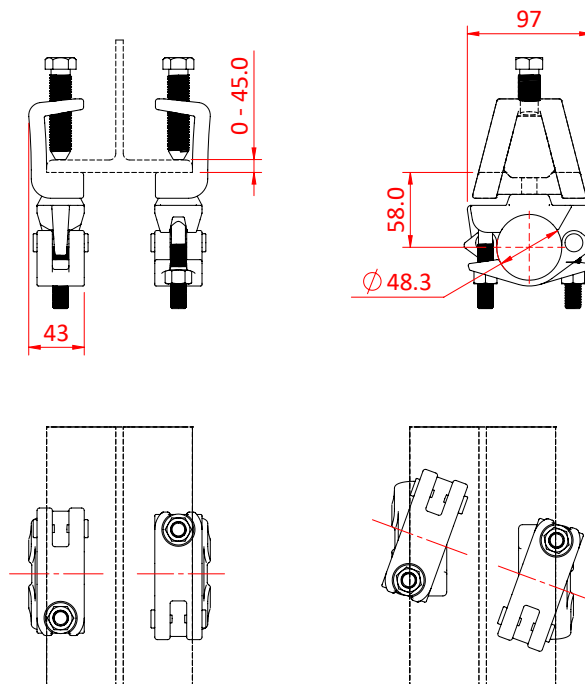

Product Data Sheet

Gravlock Swivel Couplers

A pair of steel gravlock swivel couplers	
Part Nos	T29498
Fits Flanges	up to 45mm
Material	S275 Mild Steel
Finish	Zinc Plated
Weight	3.00Kg
WLL	600Kg
MUST BE USED IN PAIRS	

Dimensions in mm

NOTE: MUST BE USED IN PAIRS

DIMENSIONS ARE A GUIDE ONLY AND MAY VARY

Doughty Engineering Ltd - Crow Arch Lane, Ringwood, Hampshire, BH24 1NZ, UK
+44 (0) 1425 478961, sales@doughty-engineering.co.uk - www.doughty-engineering.co.uk