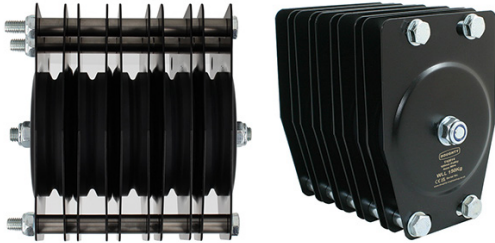

100mm Standard Pulleys - Wire Rope

Product Data Sheet

A Ø100mm quin sheave pulley suitable for 4mm wire	
Part Nos	T42814 - 4mm Wire - Quin
Material	Plates - CR4 Mild Steel Sheaves - Nylon 6 Fixings - Grade 8.8
Finish	Powder painted black
WLL	150Kg
Safety Factor	5:1

Dimensions in mm

T42814