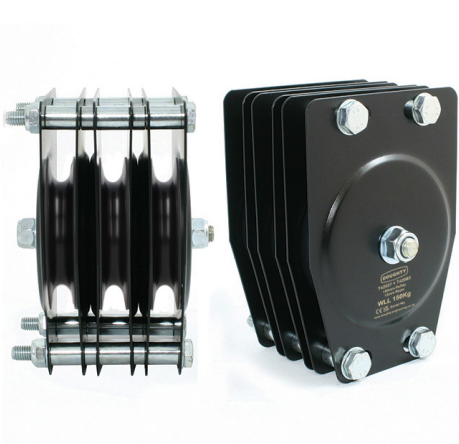

100mm Standard Pulleys - Rope

Product Data Sheet

A Ø100mm triple sheave pulley suitable for 12mm rope	
Part Nos	T42838 - 12mm Rope - Triple
Material	Plates - CR4 Mild Steel Sheaves - Nylon 6 Fixings - Grade 8.8
Finish	Powder painted black
WLL	150Kg
Safety Factor	5:1

Dimensions in mm

T42838