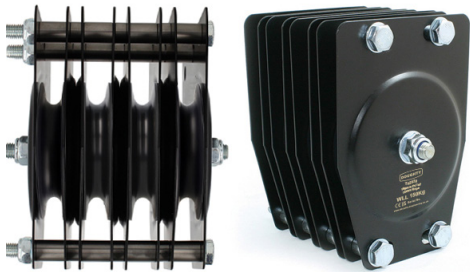

100mm Standard Pulleys - Rope

Product Data Sheet

A Ø100mm quad sheave pulley suitable for 12mm rope	
Part Nos	T42839 - 12mm Rope - Quad
Material	Plates - CR4 Mild Steel Sheaves - Nylon 6 Fixings - Grade 8.8
Finish	Powder painted black
WLL	150Kg
Safety Factor	5:1

Dimensions in mm

T42839