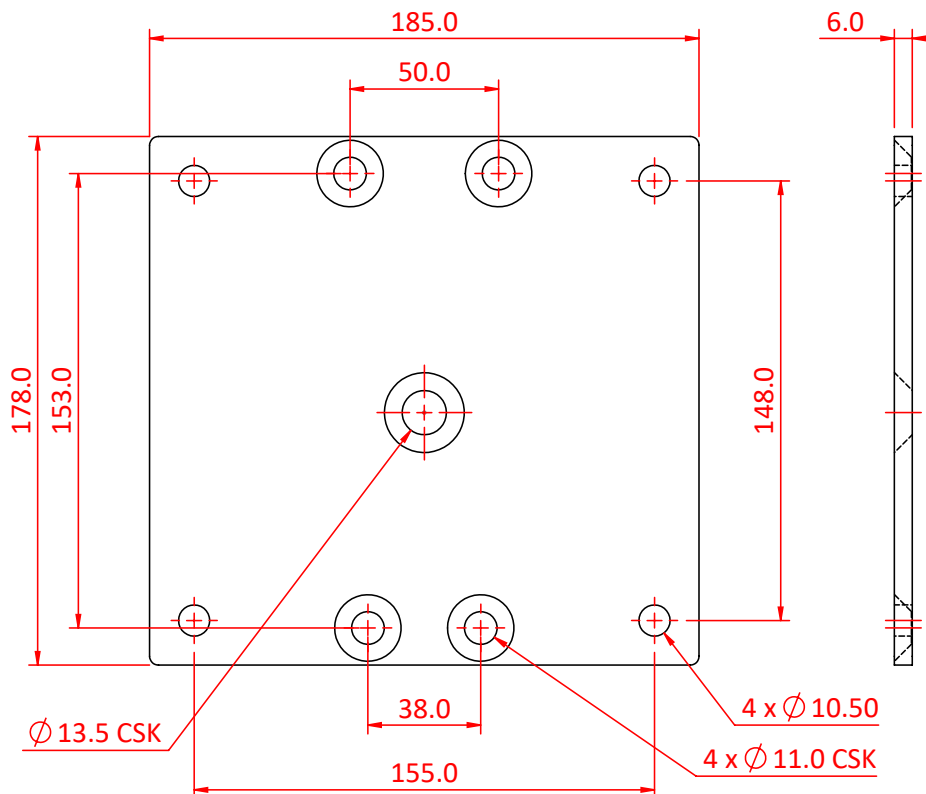

Wall Side Plates

Product Data Sheet

A wall plate to suit standard pulleys	
Part Nos	T42897 - 100mm Pulleys T42898 - 150mm Pulleys T42899 - 200mm Pulleys
Material	S275 Mild Steel
Finish	Powder Painted
WLL	150Kg
Safety Factor	5:1

Dimensions in mm

T42897

T42898

T42899