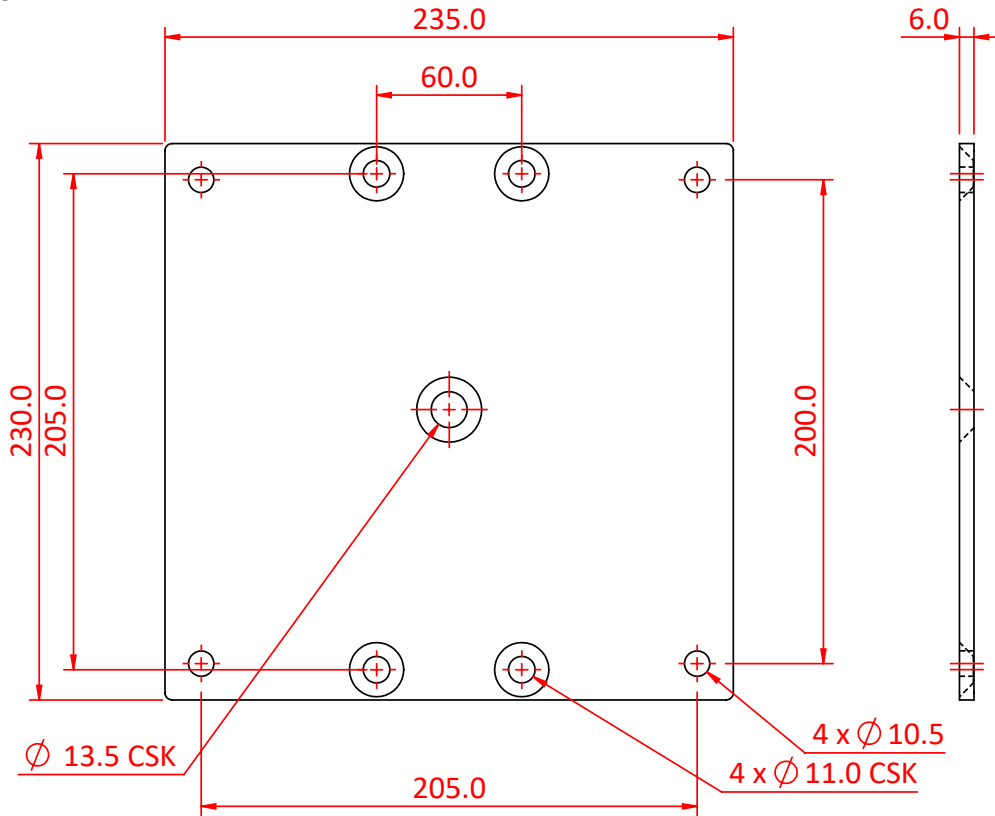

Wall Side Plates

Product Data Sheet

A wall plate to suit standard pulleys	
Part Nos	T42897 - 100mm Pulleys T42898 - 150mm Pulleys T42899 - 200mm Pulleys
Material	S275 Mild Steel
Finish	Powder Painted
WLL	150Kg
Safety Factor	5:1

Dimensions in mm

T42897

T42898

T42899