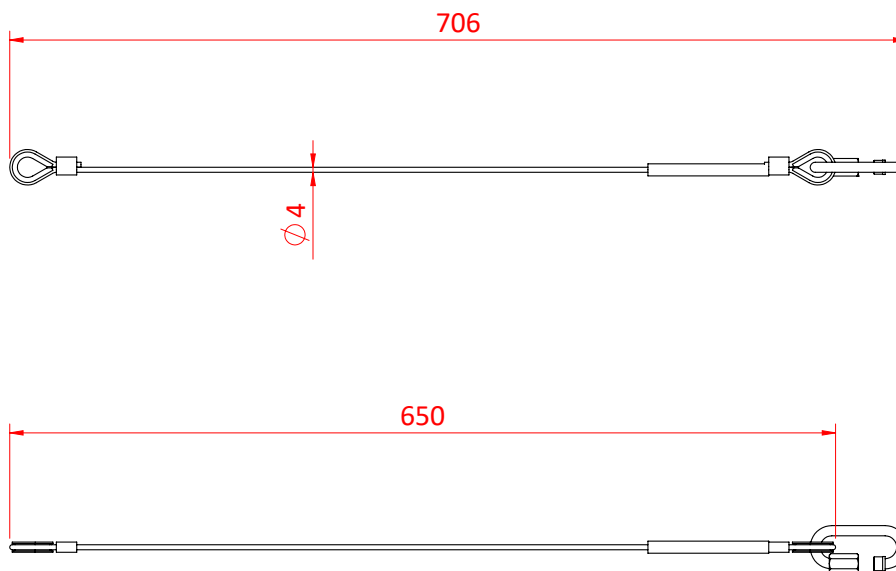

Product Data Sheet

Modular Rigging Safety Bond - 200Kg

| | |
|-------------------------------|-----------------------------------|
| A Safety Bond with Quick Link | |
| Part Nos | T45852 - Silver T45853 - Black |
| WLL | 200Kg |
| Safety Factor | 5:1 |

Dimensions in mm

DIMENSIONS ARE A GUIDE ONLY AND MAY VARY