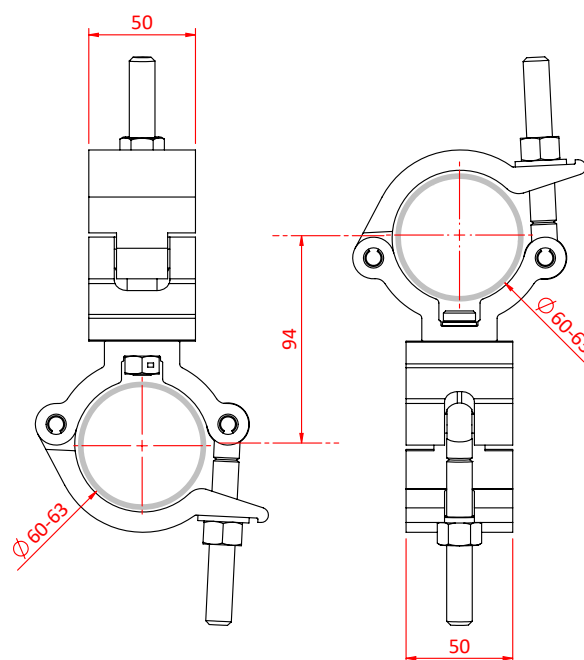

# Mammoth 90° Fixed Coupler

A Mammoth 90° fixed coupler combination which provides a firm fixing between two bars	
<b>Part Nos</b>	T57430 - Polished T57431 - Powder Painted Satin Black
<b>Tube Diameter</b>	Ø60 - 63mm (2.36" - 2.48")
<b>Materials</b>	Main Body - AW6082 T6 Aluminium Roll Pins - Stainless Steel Eyebolt - Grade 8.8
<b>Max Tightening Torque</b>	30Nm
<b>Fixings</b>	N/A
<b>WLL</b>	500Kg
<b>Weight</b>	0.90Kg (1.98 lbs)
<b>Factor of Safety</b>	5:1
<b>Approval</b>	TÜV Approved

Dimensions in mm