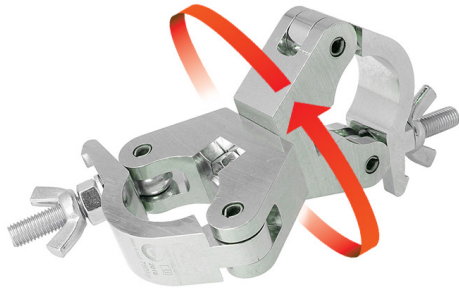

Product Data Sheet

Slimline Swivel Coupler

A pair of swiveling slimline half couplers which provide a firm fixing between two bars whilst allowing 360° of rotation.

Part Nos	T58030 - Polished T58031 - Powder Painted Satin Black
Tube Diameter	Ø48 - 51mm (1.89" - 2.01")
Materials	Main Body - AW6082 T6 Aluminium Roll Pins - Stainless Steel Eyebolt Assy - Grade 8.8
Max Tightening Torque	30Nm
Tube Centres	110mm (4.33")
WLL	750Kg
Weight	0.89Kg (1.96 lbs)
Factor of Safety	5:1
Approval	TÜV Approved

Dimensions in mm