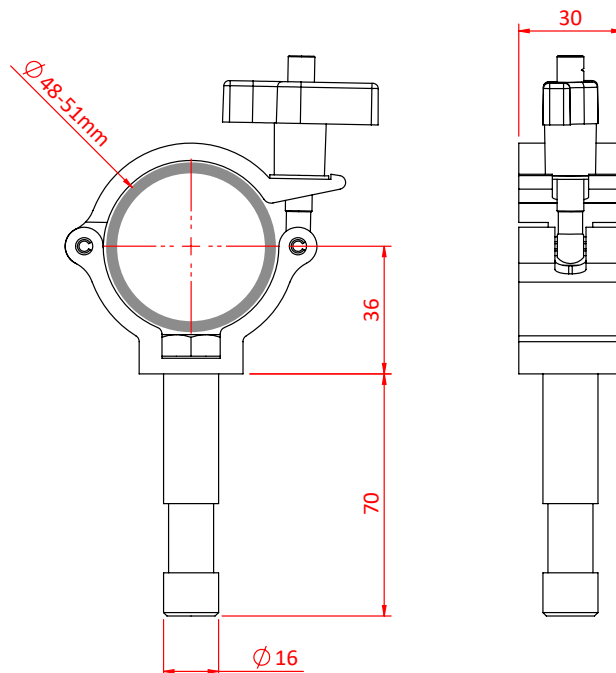

Product Data Sheet

Super Lightweight Beamer Clamp

A super lightweight half coupler fitted with a 16mm (0.63") Lighting Pin.	
Part Nos	T58125 - Polished T5812501 - Powder Painted Satin Black
Tube Diameter	Ø48 - 51mm (1.89" - 2.01")
Materials	Main Body - AW6082 T6 Aluminium Roll Pins - Stainless Steel Eyebolt - Grade 8.8
Max Tightening Torque	Hand-tight Only
Fixings	Fitted with a 16mm (0.63") Lighting Pin
WLL	100Kg
Weight	0.19Kg (0.42 lbs)
Factor of Safety	5:1
Approval	TÜV Approved

Dimensions in mm