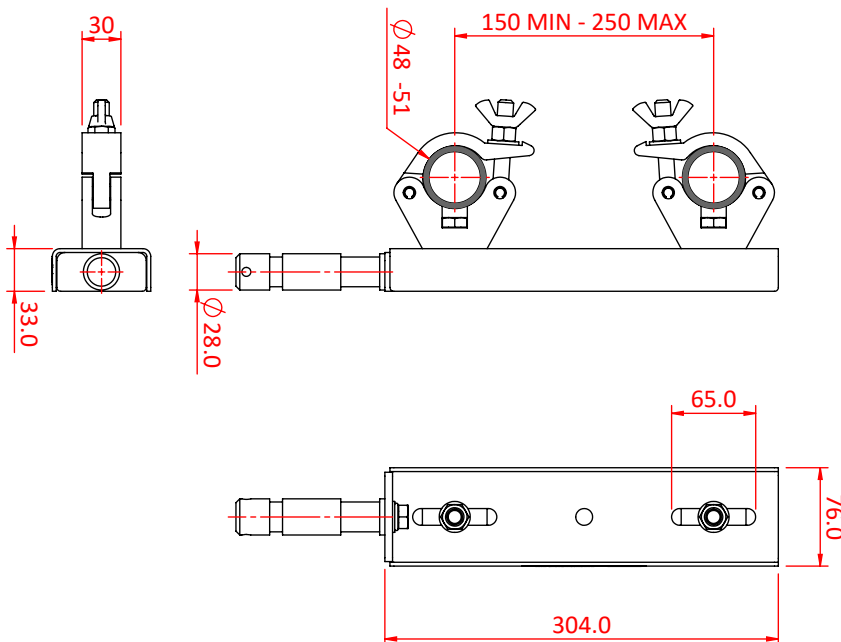

Ladder Truss Adaptor

Product Data Sheet

| A Ladder Truss Adaptor | |
|------------------------------|--|
| Part Nos | T58700 - 150-250mm centres T58701 - 200-400mm centres |
| Tube Diameter | Ø48 - 51mm |
| Materials | S275 Mild Steel |
| Finish | Polished |
| Max Tightening Torque | 30Nm |
| WLL | 200Kg |
| Safety factor | 5:1 |

Dimensions in mm

T58700

T58701