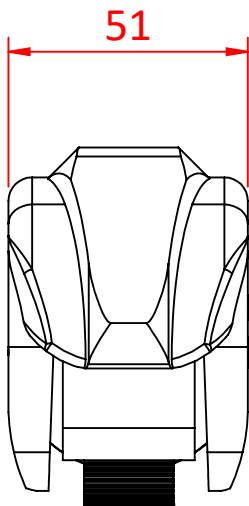

51mm Claw Clamps

Product Data Sheet

A range of 51mm Claw Clamps	
Part Nos	T58760 - Ø51 x 47mm (2.00" x 1.85") T58761 - Ø51 x 44mm (2.00" x 1.76") T58762 - Ø51 x 41.5mm (2.00" x 1.63") T58763 - Ø51 x 39.5mm (2.00" x 1.56")
Tube Diameter	Ø51mm (2.00")
Materials	Cast Aluminium
WLL	Not Rated
Weight	0.36Kg (0.80lbs)

Dimensions in mm

Ø mm

T58760 - Ø47mm

T58761 - Ø44mm

T58762 - Ø41.5mm

T58763 - Ø39.5mm