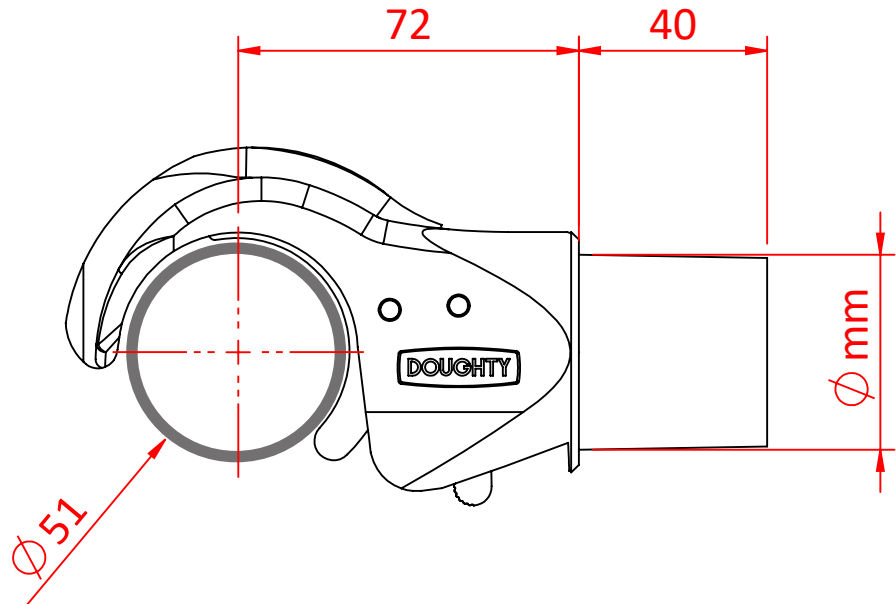

51mm Claw Clamps

Product Data Sheet

A range of 51mm Claw Clamps	
Part Nos	T58760 - Ø51 x 47mm (2.00" x 1.85") T58761 - Ø51 x 44mm (2.00" x 1.76") T58762 - Ø51 x 41.5mm (2.00" x 1.63") T58763 - Ø51 x 39.5mm (2.00" x 1.56")
Tube Diameter	Ø51mm (2.00")
Materials	Cast Aluminium
WLL	Not Rated
Weight	0.36Kg (0.80lbs)

Dimensions in mm

Ø mm

T58760 - Ø47mm

T58761 - Ø44mm

T58762 - Ø41.5mm

T58763 - Ø39.5mm