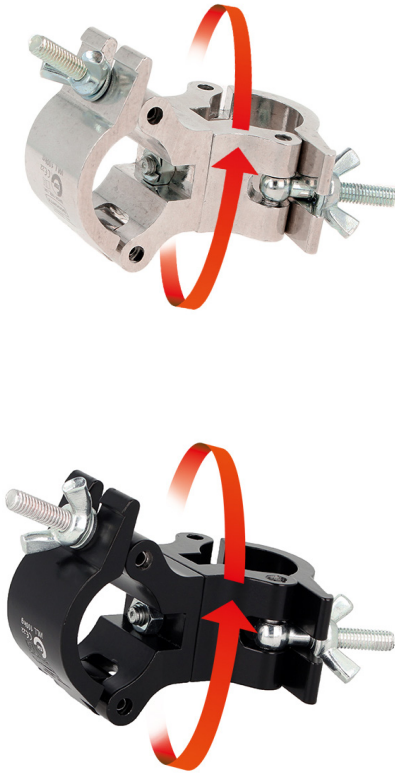

# 1 1/4" - 32mm Atom Swivel Coupler

## Product Data Sheet

An Atom Swivel Coupler	
<b>Part Nos</b>	T58810 - Silver T5881001 - Black
<b>Tube Diameter</b>	Ø1 1/4" - 32mm
<b>Materials</b>	Main Body - AW6082 T6 Aluminium Roll Pins - Stainless Steel Eyebolt Assy - Grade 8.8
<b>Max Tightening Torque</b>	Hand Tighten
<b>Tube Centres</b>	56mm (2.20")
<b>WLL</b>	100Kg
<b>Weight</b>	0.18Kg (0.40 lbs)
<b>Factor of Safety</b>	5:1
<b>Approval</b>	TÜV Approved

Dimensions in mm