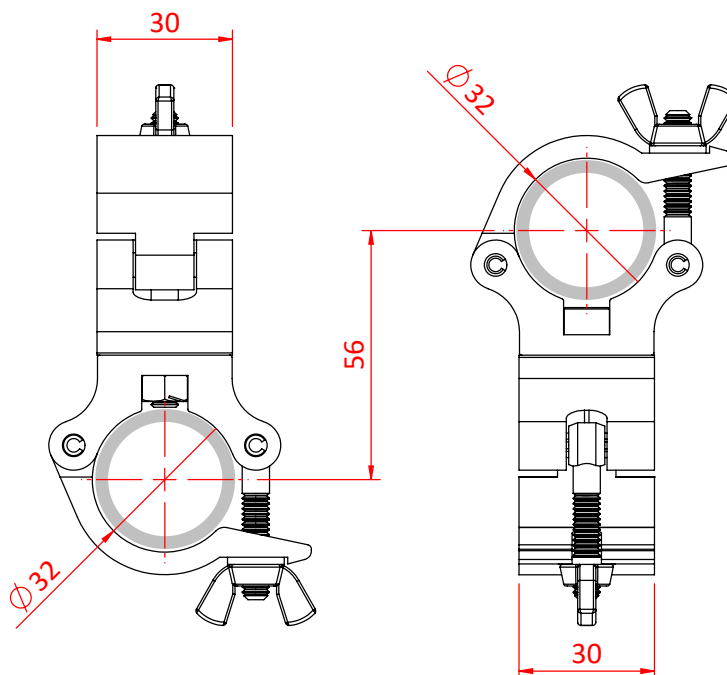

# 1 1/4" - 32mm Atom Swivel Coupler

## Product Data Sheet

An Atom Swivel Coupler	
<b>Part Nos</b>	T58810 - Silver T5881001 - Black
<b>Tube Diameter</b>	Ø1 1/4" - 32mm
<b>Materials</b>	Main Body - AW6082 T6 Aluminium Roll Pins - Stainless Steel Eyebolt Assy - Grade 8.8
<b>Max Tightening Torque</b>	Hand Tighten
<b>Tube Centres</b>	56mm (2.20")
<b>WLL</b>	100Kg
<b>Weight</b>	0.18Kg (0.40 lbs)
<b>Factor of Safety</b>	5:1
<b>Approval</b>	TÜV Approved

Dimensions in mm