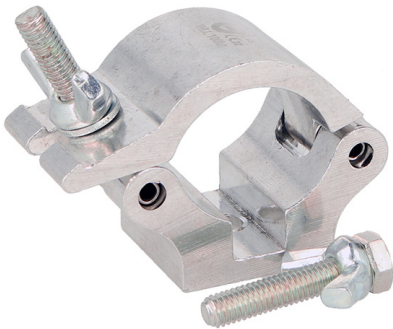

1 1/4" - 32mm Atom Hook Coupler

Product Data Sheet

An Atom Hook Coupler	
Part Nos	T58830 - Silver T5883001 - Black
Tube Diameter	Ø1 1/4" - 32mm
Materials	Main Body - AW6082 T6 Aluminium Roll Pins - Stainless Steel Eyebolt Assy - Grade 8.8
Max Tightening Torque	Hand Tighten
Fixings	M6 x 30
WLL	100Kg
Weight	0.10Kg (0.22 lbs) 0.12Kg (0.26 lbs)
Factor of Safety	5:1
Approval	TÜV Approved

Dimensions in mm