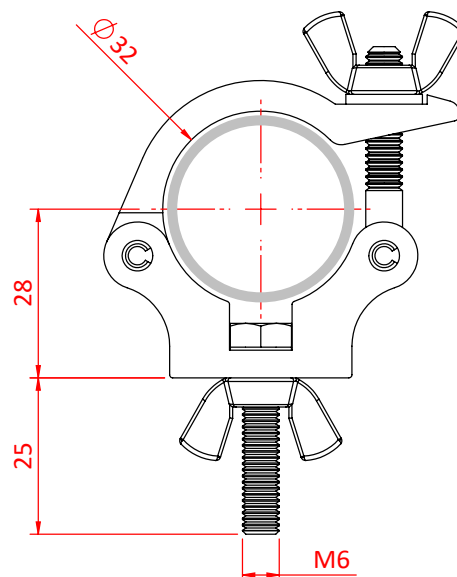

1 1/4" - 32mm Atom Hook Coupler

Product Data Sheet

An Atom Hook Coupler	
Part Nos	T58830 - Silver T5883001 - Black
Tube Diameter	Ø1 1/4" - 32mm
Materials	Main Body - AW6082 T6 Aluminium Roll Pins - Stainless Steel Eyebolt Assy - Grade 8.8
Max Tightening Torque	Hand Tighten
Fixings	M6 x 30
WLL	100Kg
Weight	0.10Kg (0.22 lbs) 0.12Kg (0.26 lbs)
Factor of Safety	5:1
Approval	TÜV Approved

Dimensions in mm