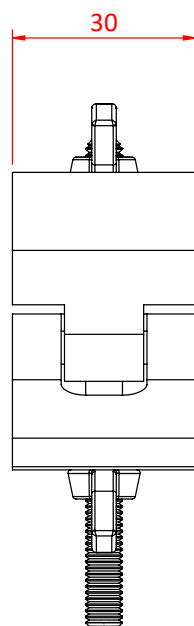

1 1/4" - 32mm Atom Hook Coupler

Product Data Sheet

An Atom Hook Coupler	
Part Nos	T58830 - Silver T5883001 - Black
Tube Diameter	Ø1 1/4" - 32mm
Materials	Main Body - AW6082 T6 Aluminium Roll Pins - Stainless Steel Eyebolt Assy - Grade 8.8
Max Tightening Torque	Hand Tighten
Fixings	M6 x 30
WLL	100Kg
Weight	0.10Kg (0.22 lbs) 0.12Kg (0.26 lbs)
Factor of Safety	5:1
Approval	TÜV Approved

Dimensions in mm