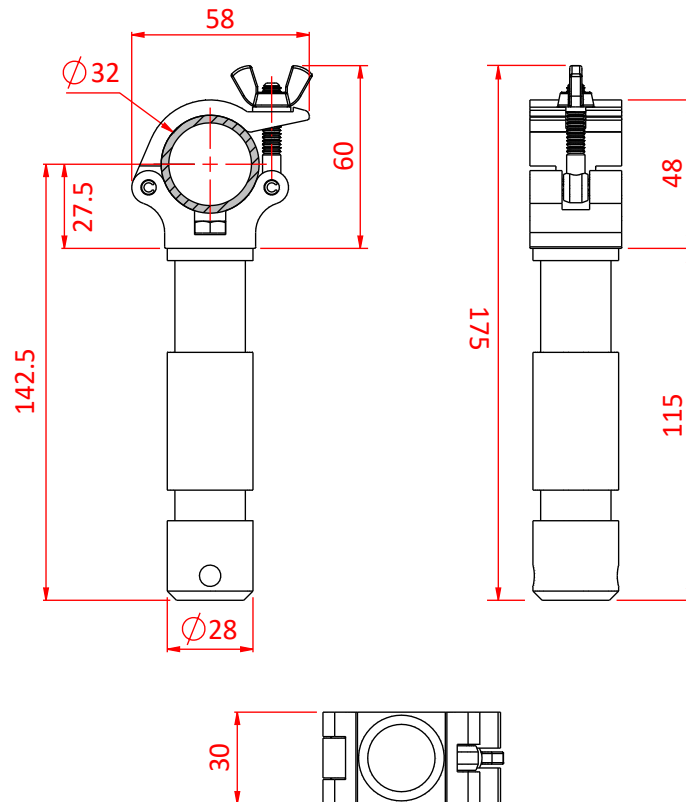

# 32mm - 1¼" Atom Big Ben Clamp

An Atom Clamp with a Ø28mm TV spigot	
<b>Part Nos</b>	T58856 - Polished T5885601 - Powder Painted Satin Black
<b>Tube Diameter</b>	Ø32mm
<b>Materials</b>	Main Body - AW6082 T6 Aluminium Roll Pins - Stainless Steel Eyebolt Assy - Grade 8.8
<b>Max Tightening Torque</b>	Hand tighten only
<b>WLL</b>	100Kg Vertical Load
<b>Weight</b>	0.27Kg
<b>Factor of Safety</b>	5:1
<b>Approval</b>	TÜV Approved

Dimensions in mm