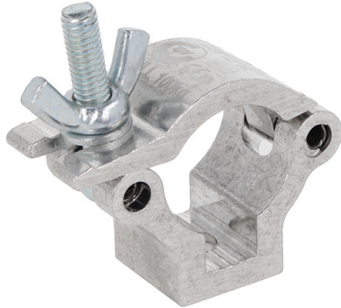

Product Data Sheet

1" - 25mm Atom Half Coupler

An Atom Half Coupler	
Part Nos	T58870 - Silver T5887001 - Black
Tube Diameter	Ø1" - 25mm
Materials	Main Body - AW6082 T6 Aluminium Roll Pins - Stainless Steel Eyebolt Assy - Grade 8.8
Max Tightening Torque	Hand Tighten
Fixings	Ø6mm (0.24") hole
WLL	100Kg
Weight	0.05Kg (0.11 lbs)
Factor of Safety	5:1
Approval	TÜV Approved

Dimensions in mm