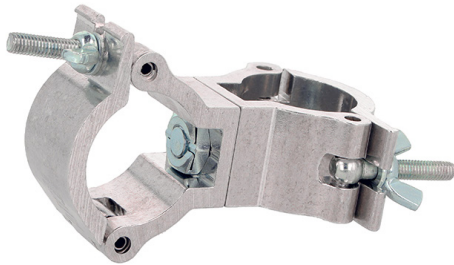

1½" - 38mm Atom 90° Fixed Coupler

Product Data Sheet

An Atom 90° Fixed coupler	
Part Nos	T58985 - Silver T5898501 - Black
Tube Diameter	Ø1½" - 38mm
Materials	Main Body - AW6082 T6 Aluminium Roll Pins - Stainless Steel Eyebolt Assy - Grade 8.8
Max Tightening Torque	Hand Tighten
Tube Centres	72mm (2.83")
WLL	100Kg
Weight	0.19Kg (0.42 lbs)
Factor of Safety	5:1
Approval	TÜV Approved

Dimensions in mm