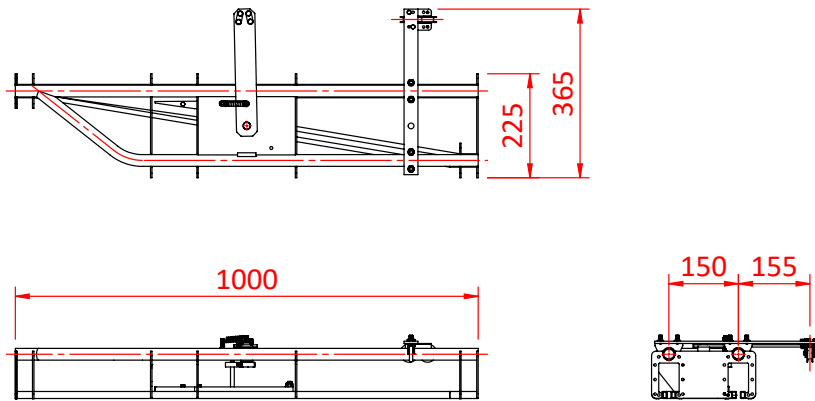

Six Track Points

Product Data Sheet

Six Track Points System	
Part Nos	T63727
Material	Mild Steel
Finish	Powder Painted
Weight	7.70Kg

Dimensions in mm

STANDARD HANDLE POSITION

ALTERNATIVE HANDLE POSITION