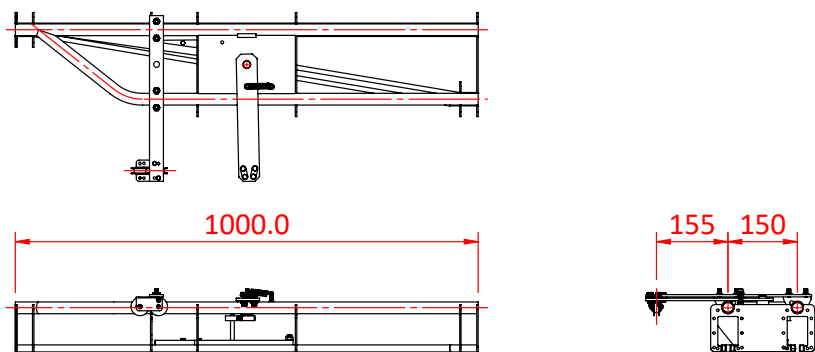

Six Track Points

Product Data Sheet

Six Track Points System	
Part Nos	T63727
Material	Mild Steel
Finish	Powder Painted
Weight	7.70Kg

Dimensions in mm

STANDARD HANDLE POSITION

ALTERNATIVE HANDLE POSITION