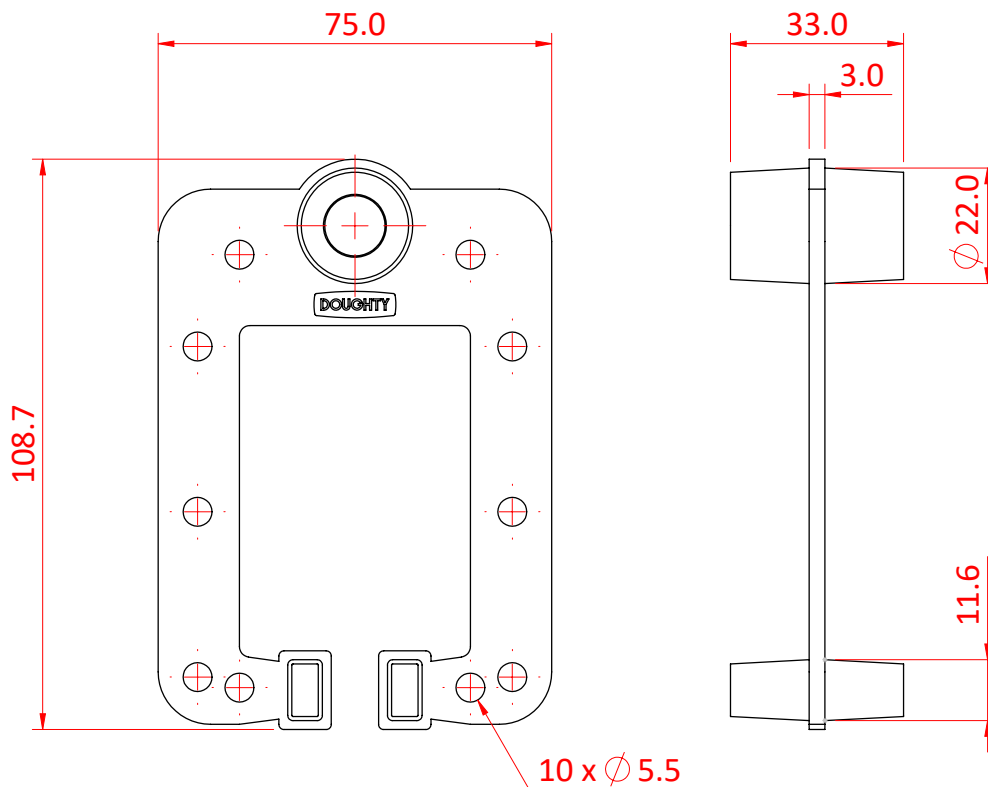

# Spigot Plate

## Product Data Sheet

Six Track Spigot Plate	
Part Nos	T63748
Material	Plastic
Finish	Natural

Dimensions in mm

DIMENSIONS ARE A GUIDE ONLY AND MAY VARY