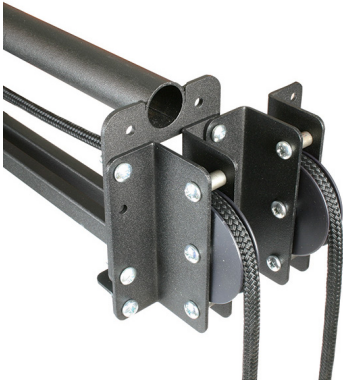

# Single Guide Pulley

## Product Data Sheet

A mild steel single guide pulley	
Part Nos	T63777
Materials	Mild steel
Finish	Powder coated black
Weight	0.13Kg
WLL	Not rated

Dimensions in mm