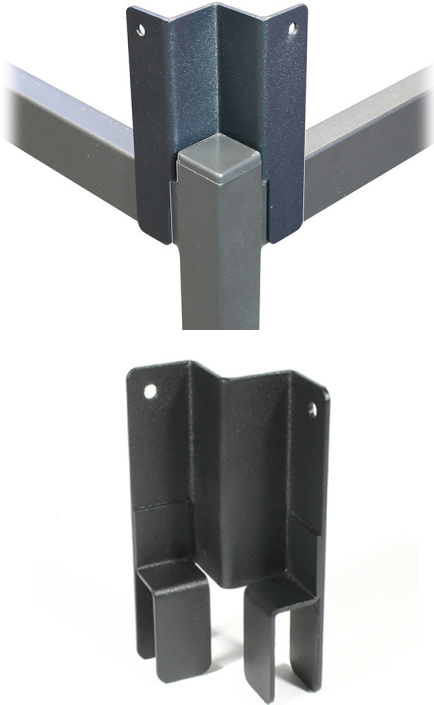

Easydeck Module Riser Brackets

Product Data Sheet

A mild steel riser bracket, which comes as a pack of four.	
Part Nos	T77200
Materials	Mild steel
Finish	Powder coated black
WLL	Not Rated
Weight	0.25Kg

Dimensions in mm