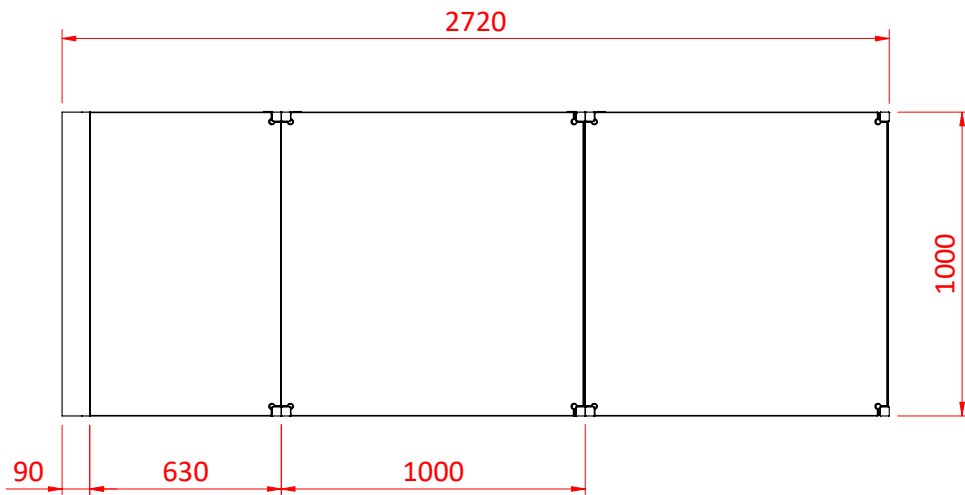

Easydeck Ramp System

Product Data Sheet

The Easydeck Ramp System range, available in three height sections, complete with deck panels.	
Part Nos	T77900 - Ramp System 1 - 0 - 250mm T77800 - Ramp System 2 - 250 - 500mm T77910 - Ramp System 3 - 500 - 750mm
Materials	Mild steel (Frame) Birch ply (Panels)
Finish	Powder coated black (Frame) Phenol coated (Panels)
Weight	T77900 - 56.0Kg T77800 - 62.0Kg T77910 - 66.0Kg
WLL	500Kg/m ²

Dimensions in mm

T77900

T77800

T77910