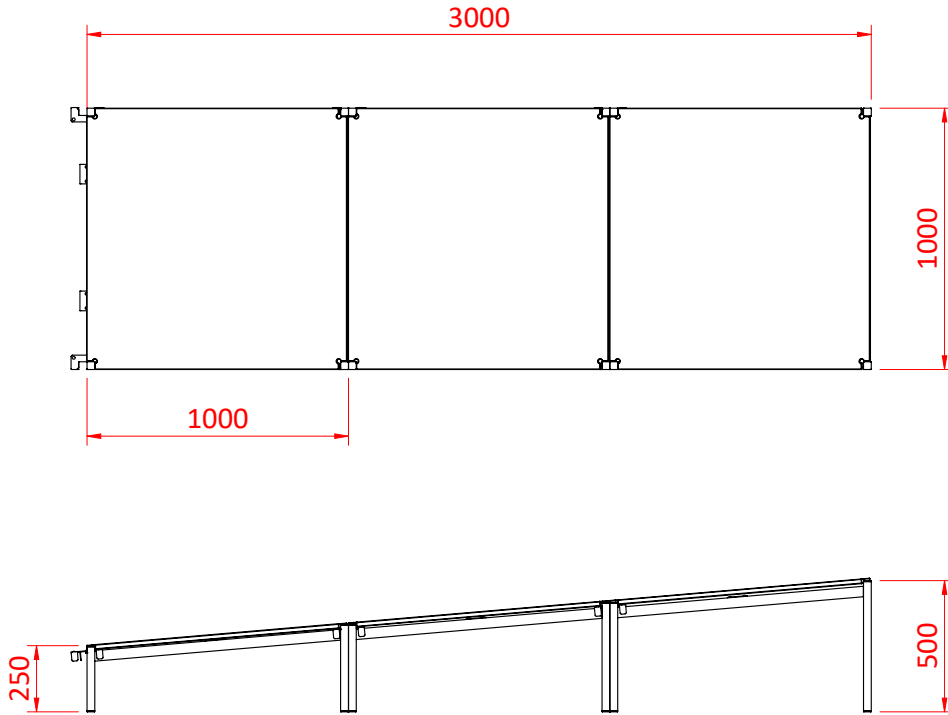

Easydeck Ramp System

Product Data Sheet

The Easydeck Ramp System range, available in three height sections, complete with deck panels.	
Part Nos	T77900 - Ramp System 1 - 0 - 250mm T77800 - Ramp System 2 - 250 - 500mm T77910 - Ramp System 3 - 500 - 750mm
Materials	Mild steel (Frame) Birch ply (Panels)
Finish	Powder coated black (Frame) Phenol coated (Panels)
Weight	T77900 - 56.0Kg T77800 - 62.0Kg T77910 - 66.0Kg
WLL	500Kg/m ²

Dimensions in mm

T77900

T77800

T77910