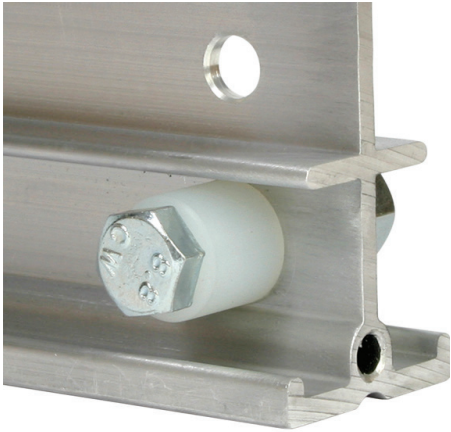

# Studio Rail 60 - End Stops

Product Data Sheet

Studio Rail 60 End Stops (x4)	
<b>Part Nos</b>	T84080
<b>End stop diameter</b>	Ø16mm
<b>Material</b>	Nylon (End Stop) Fixings Grade 8.8
<b>Finish</b>	Natural
<b>Weight</b>	0.13Kg