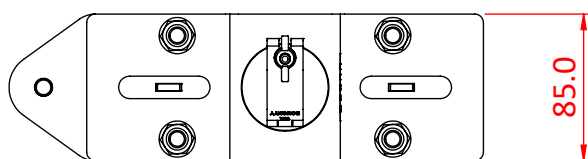

# Swivel Arm - Sixtrack Mounted

Product Data Sheet

SixTrack Swivel Arm	
<b>Part Nos</b>	T84520 - Supplied with SixTrack Carriage T84525 - Supplied with 25mm x 2.0m Tube
<b>Material</b>	S275 Mild Steel
<b>Finish</b>	Powder Painted
<b>WLL</b>	Not rated

Dimensions in mm

T84520

T84521