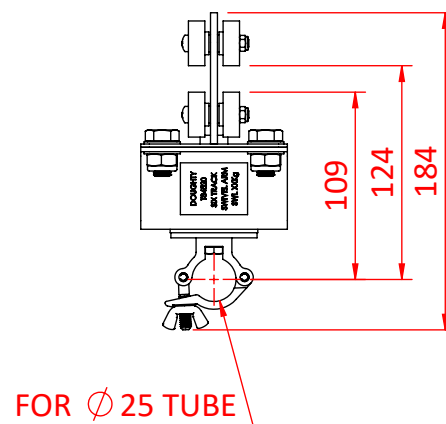

# Swivel Arm - Sixtrack Mounted

Product Data Sheet

SixTrack Swivel Arm	
<b>Part Nos</b>	T84520 - Supplied with SixTrack Carriage T84525 - Supplied with 25mm x 2.0m Tube
<b>Material</b>	S275 Mild Steel
<b>Finish</b>	Powder Painted
<b>WLL</b>	Not rated

Dimensions in mm

T84520

T84521