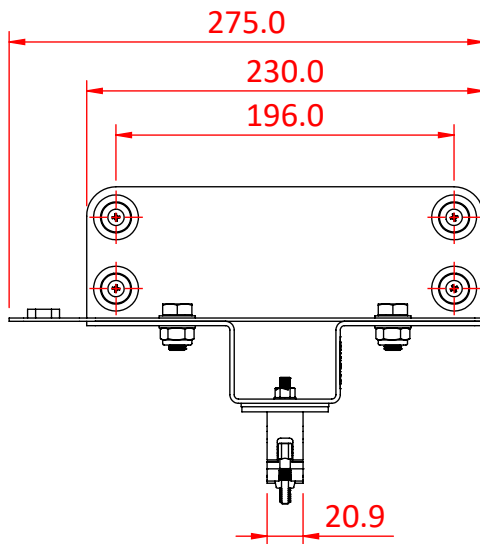

# Swivel Arm - Sixtrack Mounted

Product Data Sheet

SixTrack Swivel Arm	
<b>Part Nos</b>	T84520 - Supplied with SixTrack Carriage T84525 - Supplied with 25mm x 2.0m Tube
<b>Material</b>	S275 Mild Steel
<b>Finish</b>	Powder Painted
<b>WLL</b>	Not rated

Dimensions in mm

T84520

T84521