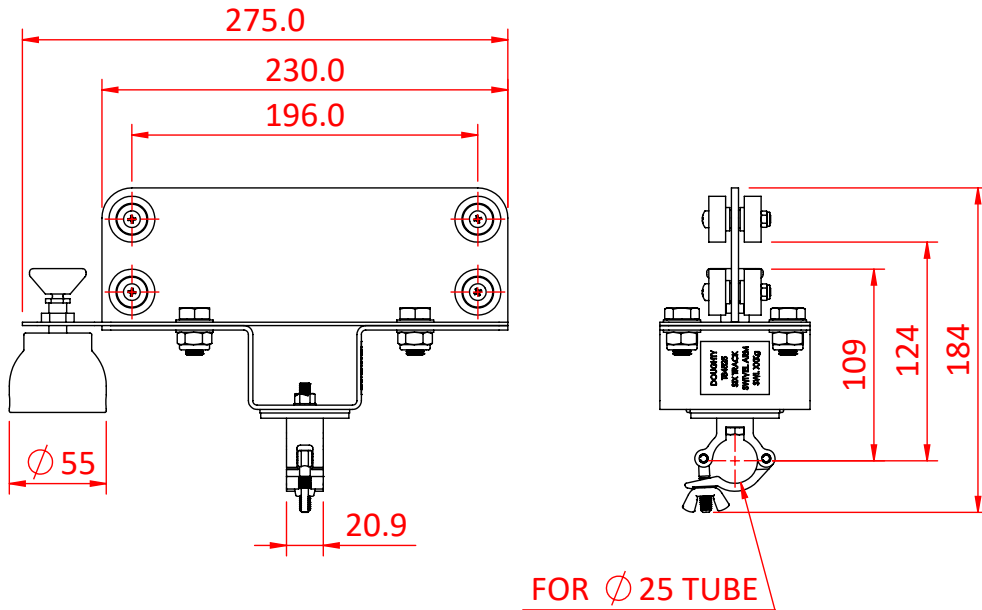

# Swivel Arm - Sixtrack Mounted with Brake

Product Data Sheet

SixTrack Swivel Arm with a brake	
<b>Part Nos</b>	T84525 - Supplied with SixTrack Carriage T84526 - Supplied with 25mm x 2.0m Tube
<b>Materials</b>	Stainless Steel Grade 8.8 Fasteners
<b>Finish</b>	Powder Painted
<b>WLL</b>	Not rated

Dimensions in mm

T84525

T84526