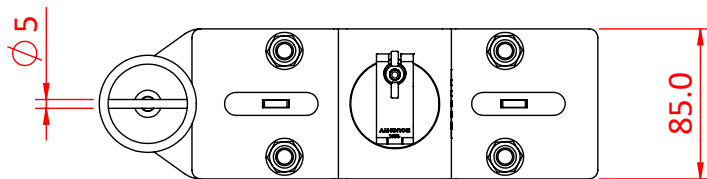

# Swivel Arm - Sixtrack Mounted with Brake

Product Data Sheet

SixTrack Swivel Arm with a brake	
<b>Part Nos</b>	T84525 - Supplied with SixTrack Carriage T84526 - Supplied with 25mm x 2.0m Tube
<b>Materials</b>	Stainless Steel Grade 8.8 Fasteners
<b>Finish</b>	Powder Painted
<b>WLL</b>	Not rated

Dimensions in mm

T84525

T84526