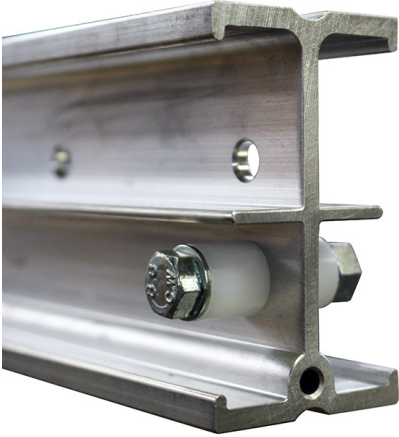

# Studio Rail 80 - End Stops

Product Data Sheet

| Studio Rail 80 End Stops (X4) |         |
|-------------------------------|---------|
| Part Nos                      | T85080  |
| Material                      | Nylon   |
| Finish                        | Natural |
| Weight                        | 0.13Kg  |

Dimensions in mm