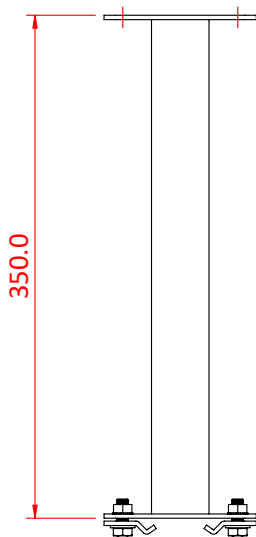

Product Data Sheet

Studio Rail 80 - Extension Brackets

A range of mild steel fixed extension brackets supplied with rail clamps	
Part Nos	T85145 - 350mm drop T85150 - 650mm drop
Materials	CR4 Mild Steel
Finish	Powder coated black
WLL	100Kg
Safety factor	5:1

Dimensions in mm

T85145

T85150