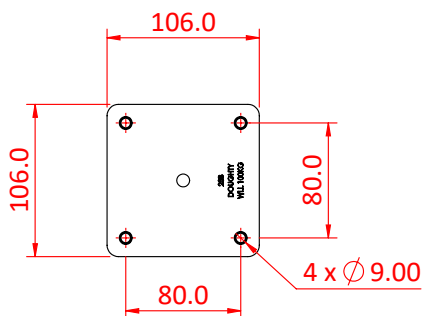

Product Data Sheet

Studio Rail 80 - Extension Brackets

A range of mild steel fixed extension brackets supplied with rail clamps	
Part Nos	T85145 - 350mm drop T85150 - 650mm drop
Materials	CR4 Mild Steel
Finish	Powder coated black
WLL	100Kg
Safety factor	5:1

Dimensions in mm

T85145

T85150