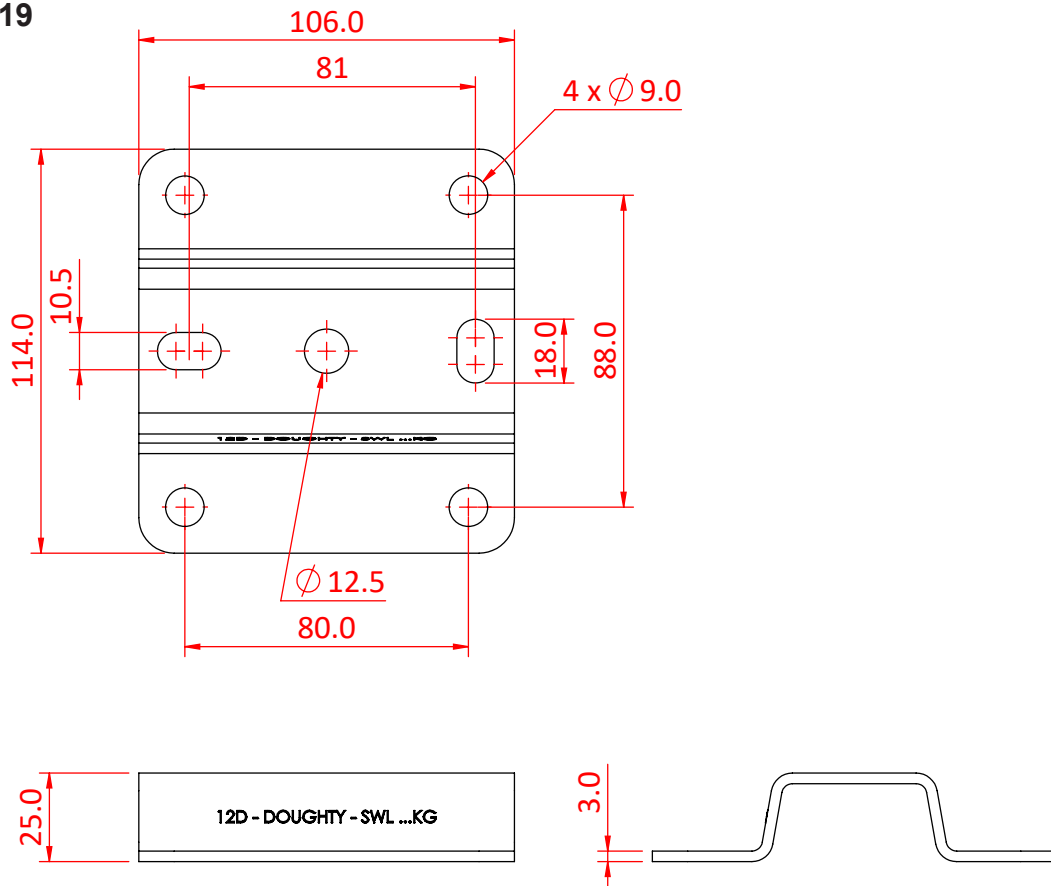

Product Data Sheet

# Studio Rail 80 - Ceiling Bracket 25mm

Studio Rail 80 - 25mm Ceiling Bracket	
<b>Part Nos</b>	T85119 - Without rail clamps T85120 - With rail clamps
<b>Materials</b>	Mild Steel Grade 8.8 Fixings
<b>Finish</b>	Powder painted black
<b>WLL</b>	200Kg
<b>Weight</b>	T85119 - 0.33Kg T85120 - 0.60Kg

Dimensions in mm

T85119

Doughty Engineering Ltd - Crow Arch Lane, Ringwood, Hampshire, BH24 1NZ, UK  
+44 (0) 1425 478961, sales@doughty-engineering.co.uk - www.doughty-engineering.co.uk

T85120