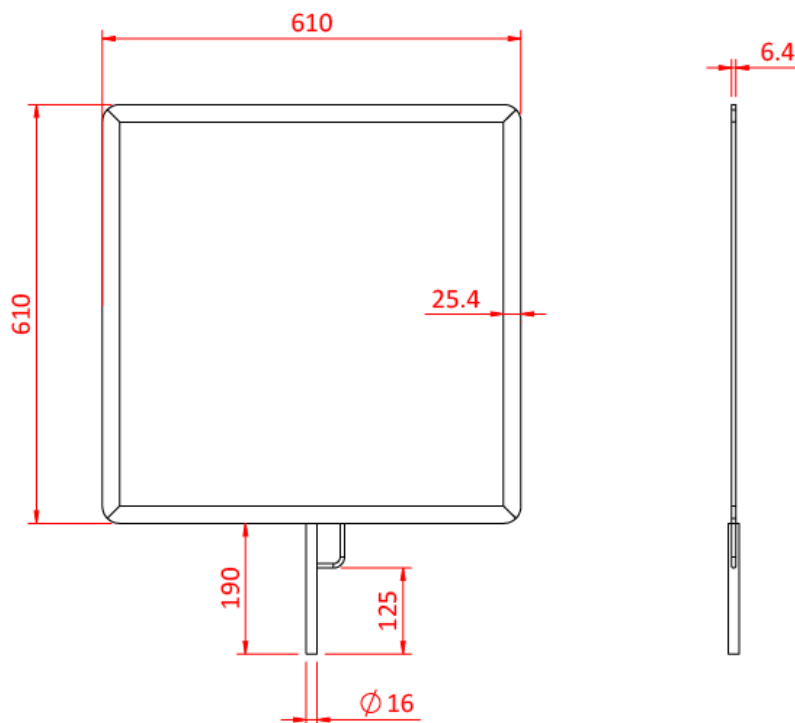

Flag Frames

Product Data Sheet

A Flat Aluminium Flag Frame	
Part Nos	G3015 - 24" x 24" - 1.00Kg G3016 - 36" x 36" - 1.29Kg G2018 - 48" x 48" - 1.69Kg
Materials	AW6082 Aluminium
WLL	Not Rated
Finish	Natural
Spigot Diameter	Ø16mm

G3015