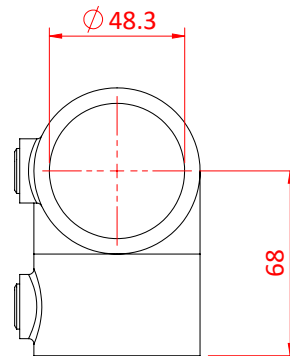

Product Data Sheet

Pipe Clamp 90° Elbow

A galvanised steel Pipe Clamp fitting.	
Part Nos	T12500 - Galvanised T1250001 - Satin Black over Galvanise
Tube Diameter	Ø48.3mm
Materials	Malleable Iron Fixings - Grade 8.8 BZP
Max Tightening Torque	40Nm
WLL	N/A
Weight	0.87Kg

DIMENSIONS ARE A GUIDE ONLY AND MAY VARY