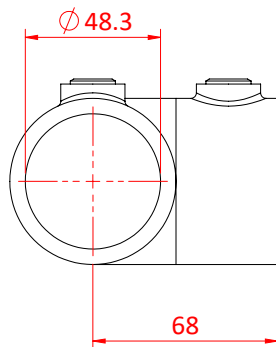

Product Data Sheet

Pipe Clamp 90° Elbow

A galvanised steel Pipe Clamp fitting.	
Part Nos	T12500 - Galvanised T1250001 - Satin Black over Galvanise
Tube Diameter	Ø48.3mm
Materials	Malleable Iron Fixings - Grade 8.8 BZP
Max Tightening Torque	40Nm
WLL	N/A
Weight	0.87Kg

DIMENSIONS ARE A GUIDE ONLY AND MAY VARY