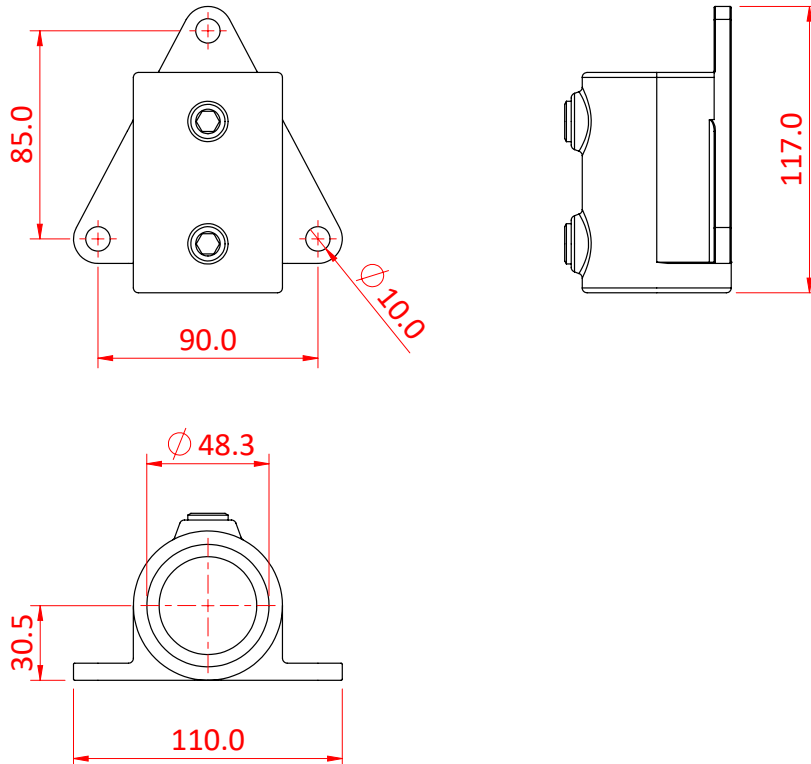

# Pipe Clamp Side Palm Fixing

Product Data Sheet

A galvanised steel Pipe Clamp fitting.	
<b>Part Nos</b>	T14600 - Galvanised
<b>Tube Diameter</b>	Ø48.3mm
<b>Materials</b>	Malleable Iron Fixings - Grade 8.8 BZP
<b>Max Tightening Torque</b>	40Nm
<b>WLL</b>	N/A
<b>Weight</b>	1.04Kg

DIMENSIONS ARE A GUIDE ONLY AND MAY VARY