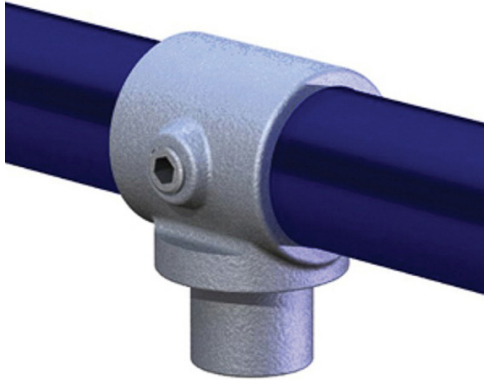

Product Data Sheet

Pipe Clamp Internal Swivel Tee

A galvanized steel Pipe Clamp fitting.	
Part Nos	T14700 - Galvanised
Tube Diameter	Ø48.3mm
Materials	Malleable Iron Fixings - Grade 8.8 BZP
Max Tightening Torque	40Nm
WLL	N/A
Weight	0.61Kg

DIMENSIONS ARE A GUIDE ONLY AND MAY VARY