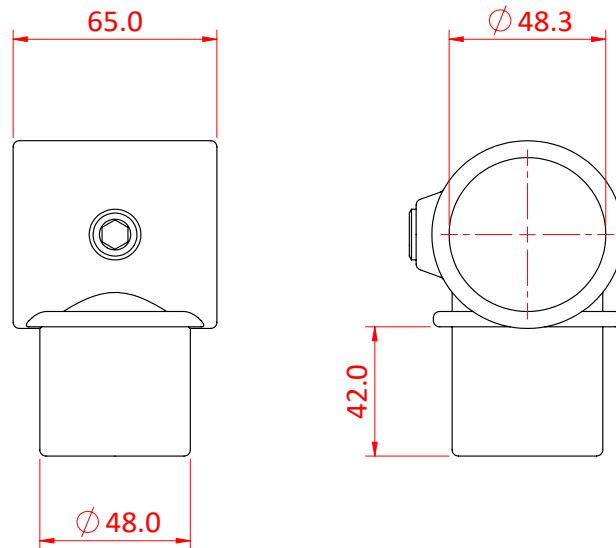

Product Data Sheet

Pipe Clamp Internal Swivel Tee

A galvanized steel Pipe Clamp fitting.	
Part Nos	T14700 - Galvanised
Tube Diameter	Ø48.3mm
Materials	Malleable Iron Fixings - Grade 8.8 BZP
Max Tightening Torque	40Nm
WLL	N/A
Weight	0.61Kg

DIMENSIONS ARE A GUIDE ONLY AND MAY VARY