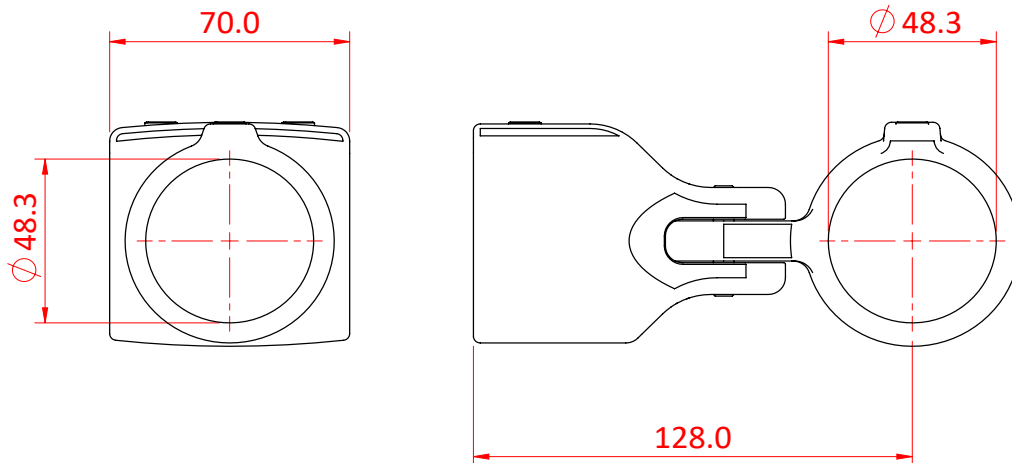

# Speedrail Swivel Elbow/Tee Combination

Product Data Sheet

A magnesium alloy pipe fitting.	
<b>Part Nos</b>	T194017ADJ
<b>Tube Diameter</b>	Ø48.3mm
<b>Materials</b>	Magnesium Alloy 535 Fixings - Grade 8.8 BZP
<b>Max Tightening Torque</b>	22Nm
<b>WLL</b>	N/A
<b>Weight</b>	0.30Kg

DIMENSIONS ARE A GUIDE ONLY AND MAY VARY