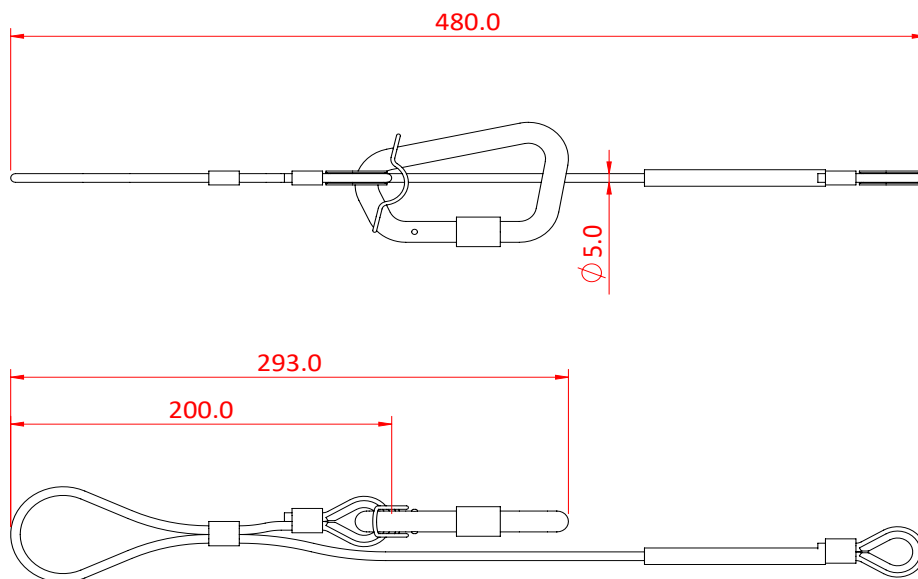

75Kg Safety Bond - TV Spec

Product Data Sheet

A Black Safety Bond TV Spec with Karabiner	
Part Nos	T2830001
SWL	75Kg
Standards	BS EN 12385, BS EN 17206, DIN 3055, DIN 3060

Dimensions in mm