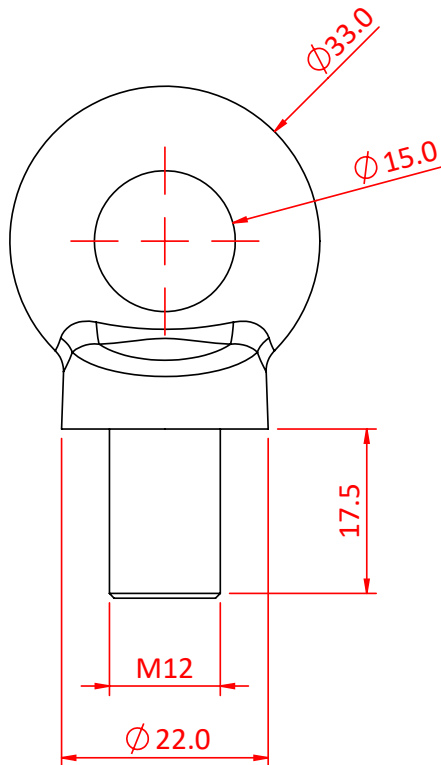

# M12 Eye Bolt

A Steel Eye Bolt	
Part Nos	T39900
Thread	M12
Material	C15E
Finish	BZP
WLL	400Kg
Conforms to	DIN 580

Dimensions in mm

DIMENSIONS ARE A GUIDE ONLY AND MAY VARY