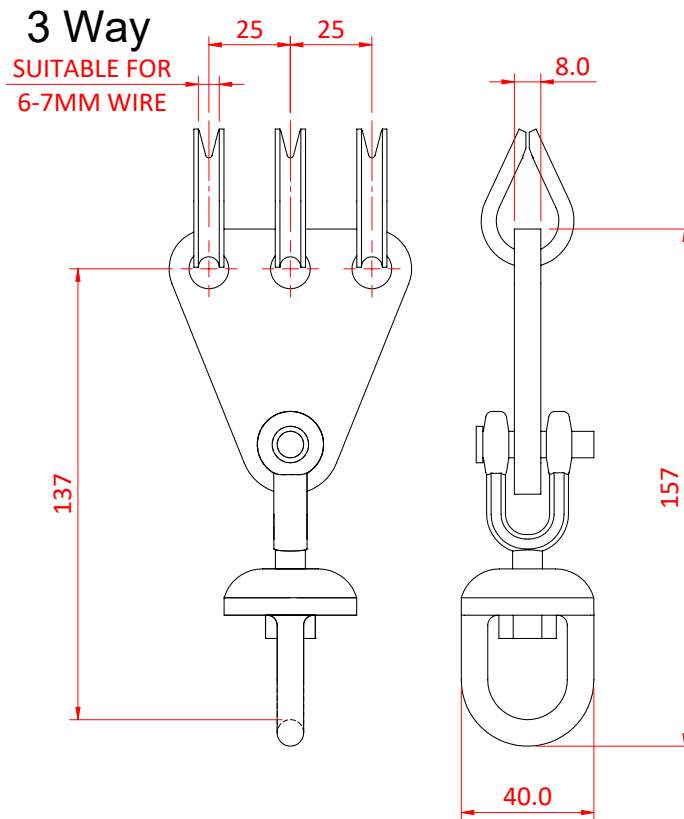

Swivel Clews - 500Kg

Product Data Sheet

Swivel Clews - 500Kg	
Part Nos	T41300 - 3 Way
Material	S275 Mild Steel
Finish	Powder Painted
WLL	500Kg
Safety Factor	5:1

Dimensions in mm

DIMENSIONS ARE A GUIDE ONLY AND MAY VARY