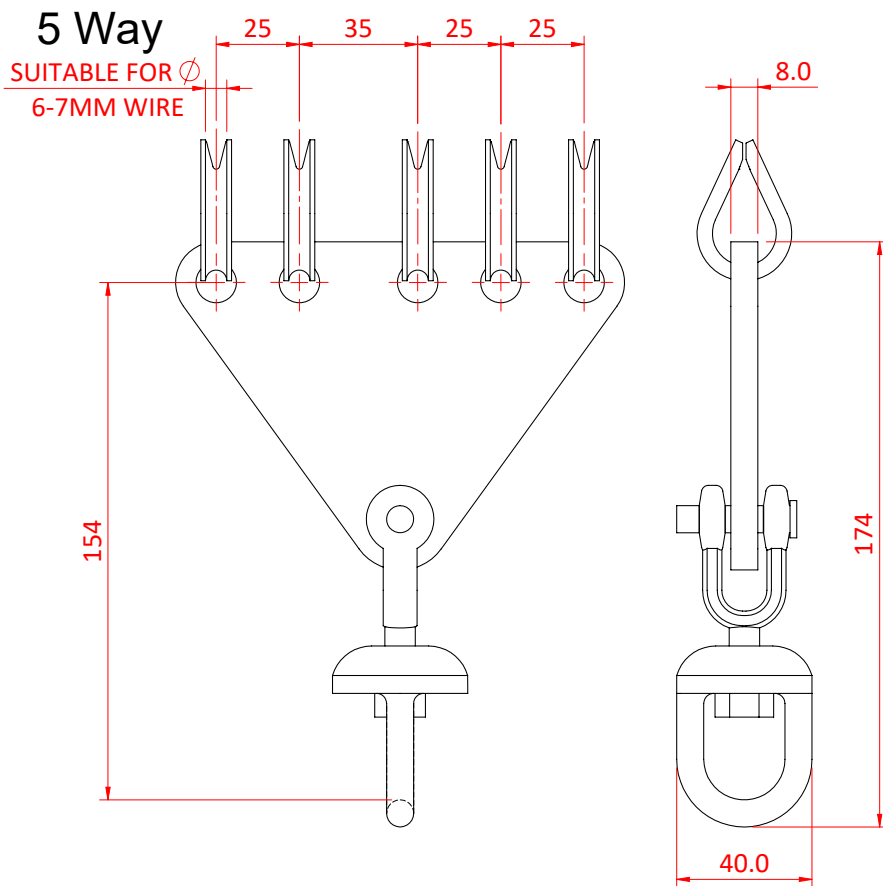

Swivel Clews - 500Kg

Product Data Sheet

Swivel Clews - 500Kg	
Part Nos	T41500 - 5 Way
Material	S275 Mild Steel
Finish	Powder Painted
WLL	500Kg
Safety Factor	5:1

DIMENSIONS ARE A GUIDE ONLY AND MAY VARY