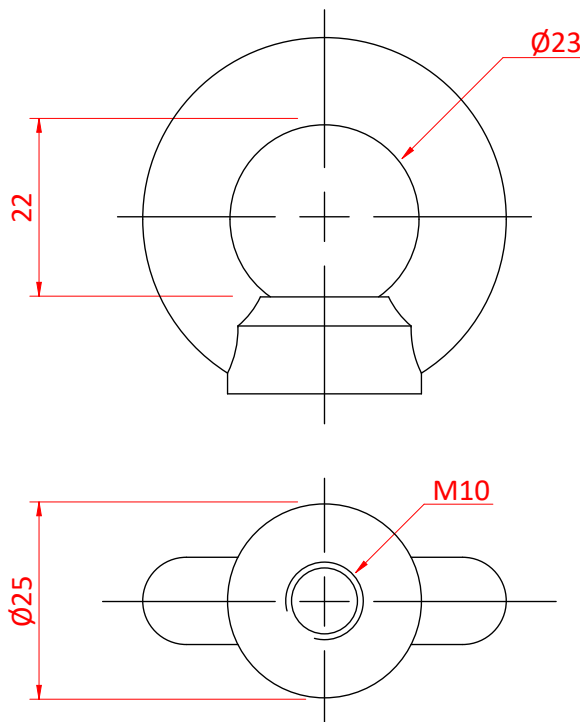

# M10 Eye Nuts

Product Data Sheet

A Female Steel Eye Nut	
<b>Part Nos</b>	T42200 - Silver T42202 - Black
<b>Thread</b>	M10
<b>Material</b>	C15E
<b>Finish</b>	T42200 - BZP T42202 - Powder Painted Black
<b>WLL</b>	140Kg
<b>Conforms to</b>	DIN 582

Dimensions in mm

DIMENSIONS ARE A GUIDE ONLY AND MAY VARY