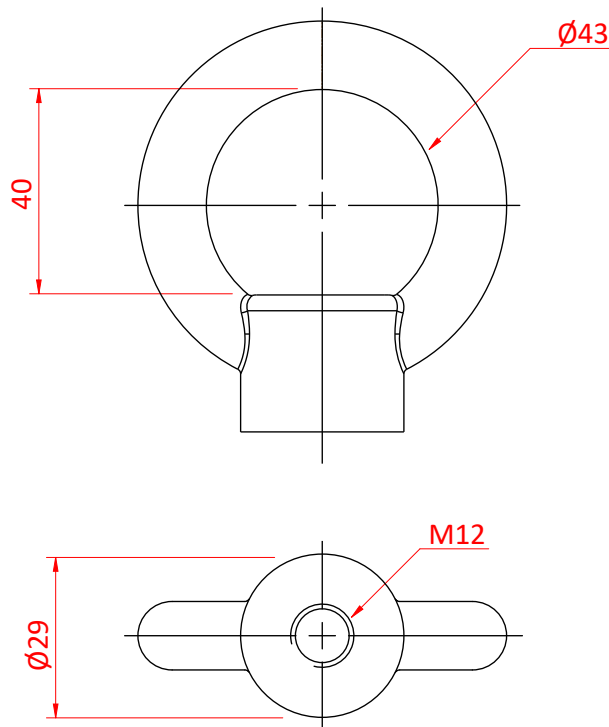

# M12 Large Eye - Eye Nuts

Product Data Sheet

A Female Steel Large Eye Eye Nut	
<b>Part Nos</b>	T42301 - Silver T42303 - Black T42305 - Red
<b>Thread</b>	M12
<b>Material</b>	C15E
<b>Finish</b>	T42301 - BZP T42303 - Powder Painted Black T42305 - Powder Painted Red
<b>WLL</b>	500Kg
<b>Conforms to</b>	DIN 582

Dimensions in mm

DIMENSIONS ARE A GUIDE ONLY AND MAY VARY