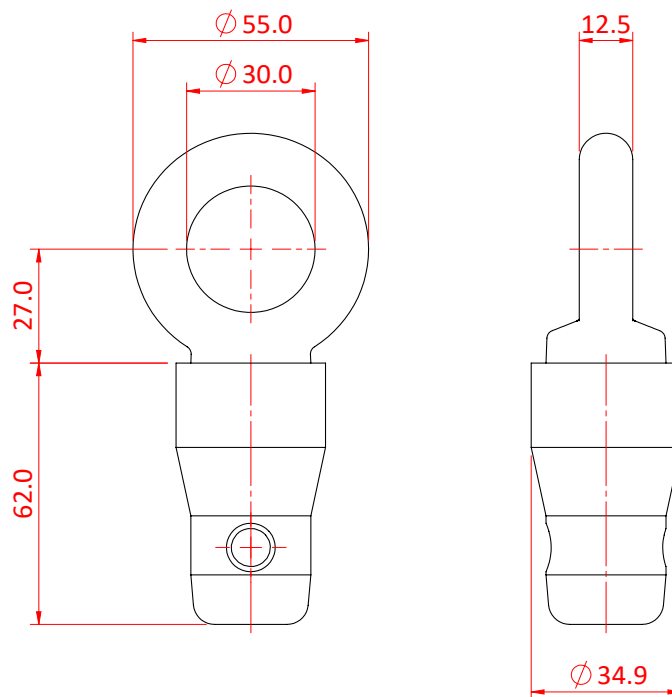

Product Data Sheet

Half Connector with Eye Bolt

A Tapered Half Connector fitted with an Eye Bolt	
Part Nos	T45745
Finish	Natural
Materials	AW 6082 / Steel Eye Bolt
WLL	100Kg
Safety Factor	5:1

Dimensions in mm

DIMENSIONS ARE A GUIDE ONLY AND MAY VARY