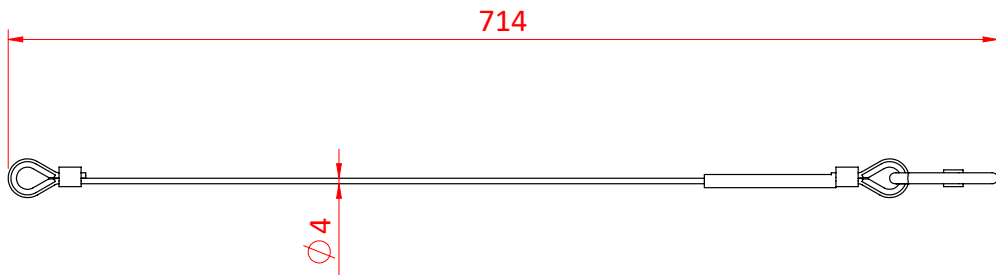

# Modular Rigging Safety Bond - Moving Light Hook

A Safety Bond with Moving Light Hook	
<b>Part Nos</b>	T45855 - Silver T45856 - Black
<b>WLL</b>	36Kg
<b>Safety Factor</b>	5:1

DIMENSIONS ARE A GUIDE ONLY AND MAY VARY