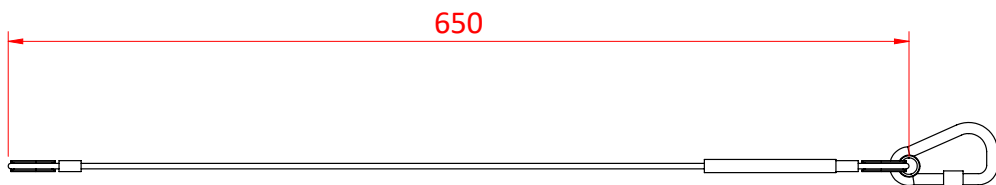

# Modular Rigging Safety Bond - Moving Light Hook

A Safety Bond with Moving Light Hook	
<b>Part Nos</b>	T45855 - Silver T45856 - Black
<b>WLL</b>	36Kg
<b>Safety Factor</b>	5:1

DIMENSIONS ARE A GUIDE ONLY AND MAY VARY