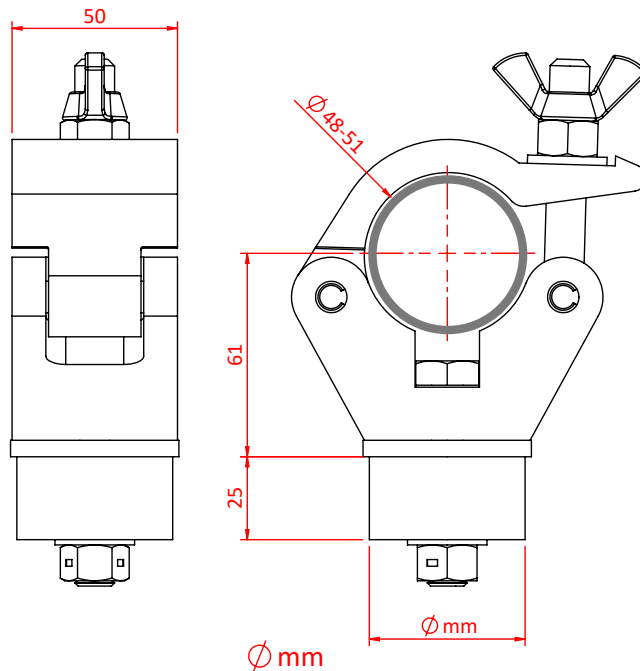

Finial Couplers - Fixed

Product Data Sheet

A range of Fixed Aluminium Finial Couplers	
Part Nos	T58740 - Ø47mm T58741 - Ø44mm T58743 - Ø41.5mm T58744 - Ø39.5mm
Tube Diameter	Ø48 - 51mm
Materials	Main Body - AW6082 T6 Aluminium Roll Pins - Stainless Steel Eyebolt Assy - Grade 8.8
Max Tightening Torque	30Nm
WLL	Not Rated
Weight	0.82Kg

- T58740 - 47mm
- T58741 - 44mm
- T58743 - 41.5mm
- T58744 - 39.5mm