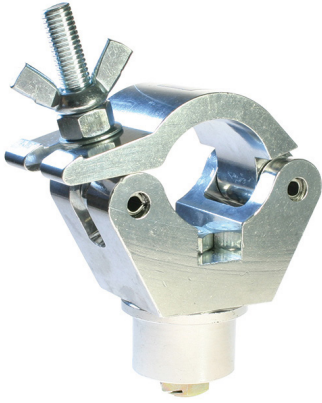

Finial Couplers - Fixed

Product Data Sheet

A range of Fixed Aluminium Finial Couplers	
Part Nos	T58740 - Ø47mm T58741 - Ø44mm T58743 - Ø41.5mm T58744 - Ø39.5mm
Tube Diameter	Ø48 - 51mm
Materials	Main Body - AW6082 T6 Aluminium Roll Pins - Stainless Steel Eyebolt Assy - Grade 8.8
Max Tightening Torque	30Nm
WLL	Not Rated
Weight	0.82Kg

- T58740 - 47mm
- T58741 - 44mm
- T58743 - 41.5mm
- T58744 - 39.5mm