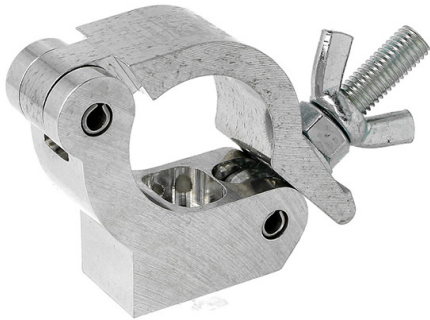

Product Data Sheet

Side Entry Clamps

A 30mm Half Coupler designed with side entry.
Ideal for cross bracing of if height above the barrel is limited

Part Nos	T58781 - Polished T58783 - Powder Painted Satin Black
Tube Diameter	Ø48 - 51mm
Materials	Main Body - AW6082 T6 Aluminium Roll Pins - Stainless Steel Eyebolt Assy - Grade 8.8
Max Tightening Torque	30Nm
Fixings	M12
WLL	500Kg
Weight	0.36Kg
Factor of Safety	5:1
Approval	TÜV Approved