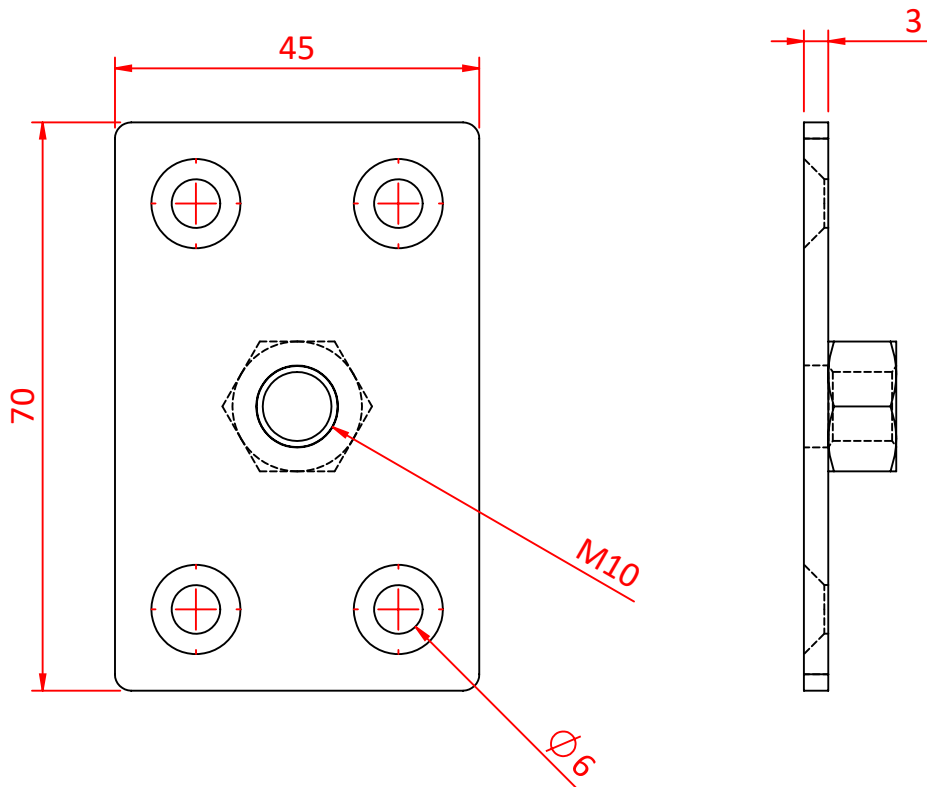

Boss Plate

Product Data Sheet

Boss Plate	
Part Nos	T64800
Material	S275 Mild Steel
Finish	BZP
WLL	Not Rated

Dimensions in mm

DIMENSIONS ARE A GUIDE ONLY AND MAY VARY