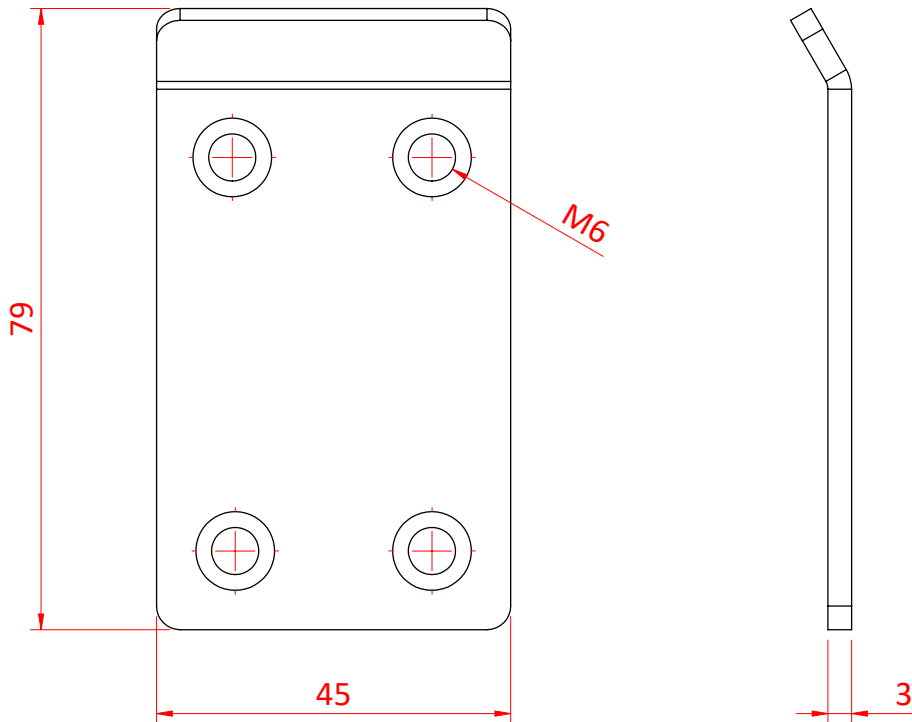

Stop Plate

Product Data Sheet

Stop Plate	
Part Nos	T65000
Material	S275 Mild Steel
Finish	BZP
WLL	Not Rated

Dimensions in mm

DIMENSIONS ARE A GUIDE ONLY AND MAY VARY